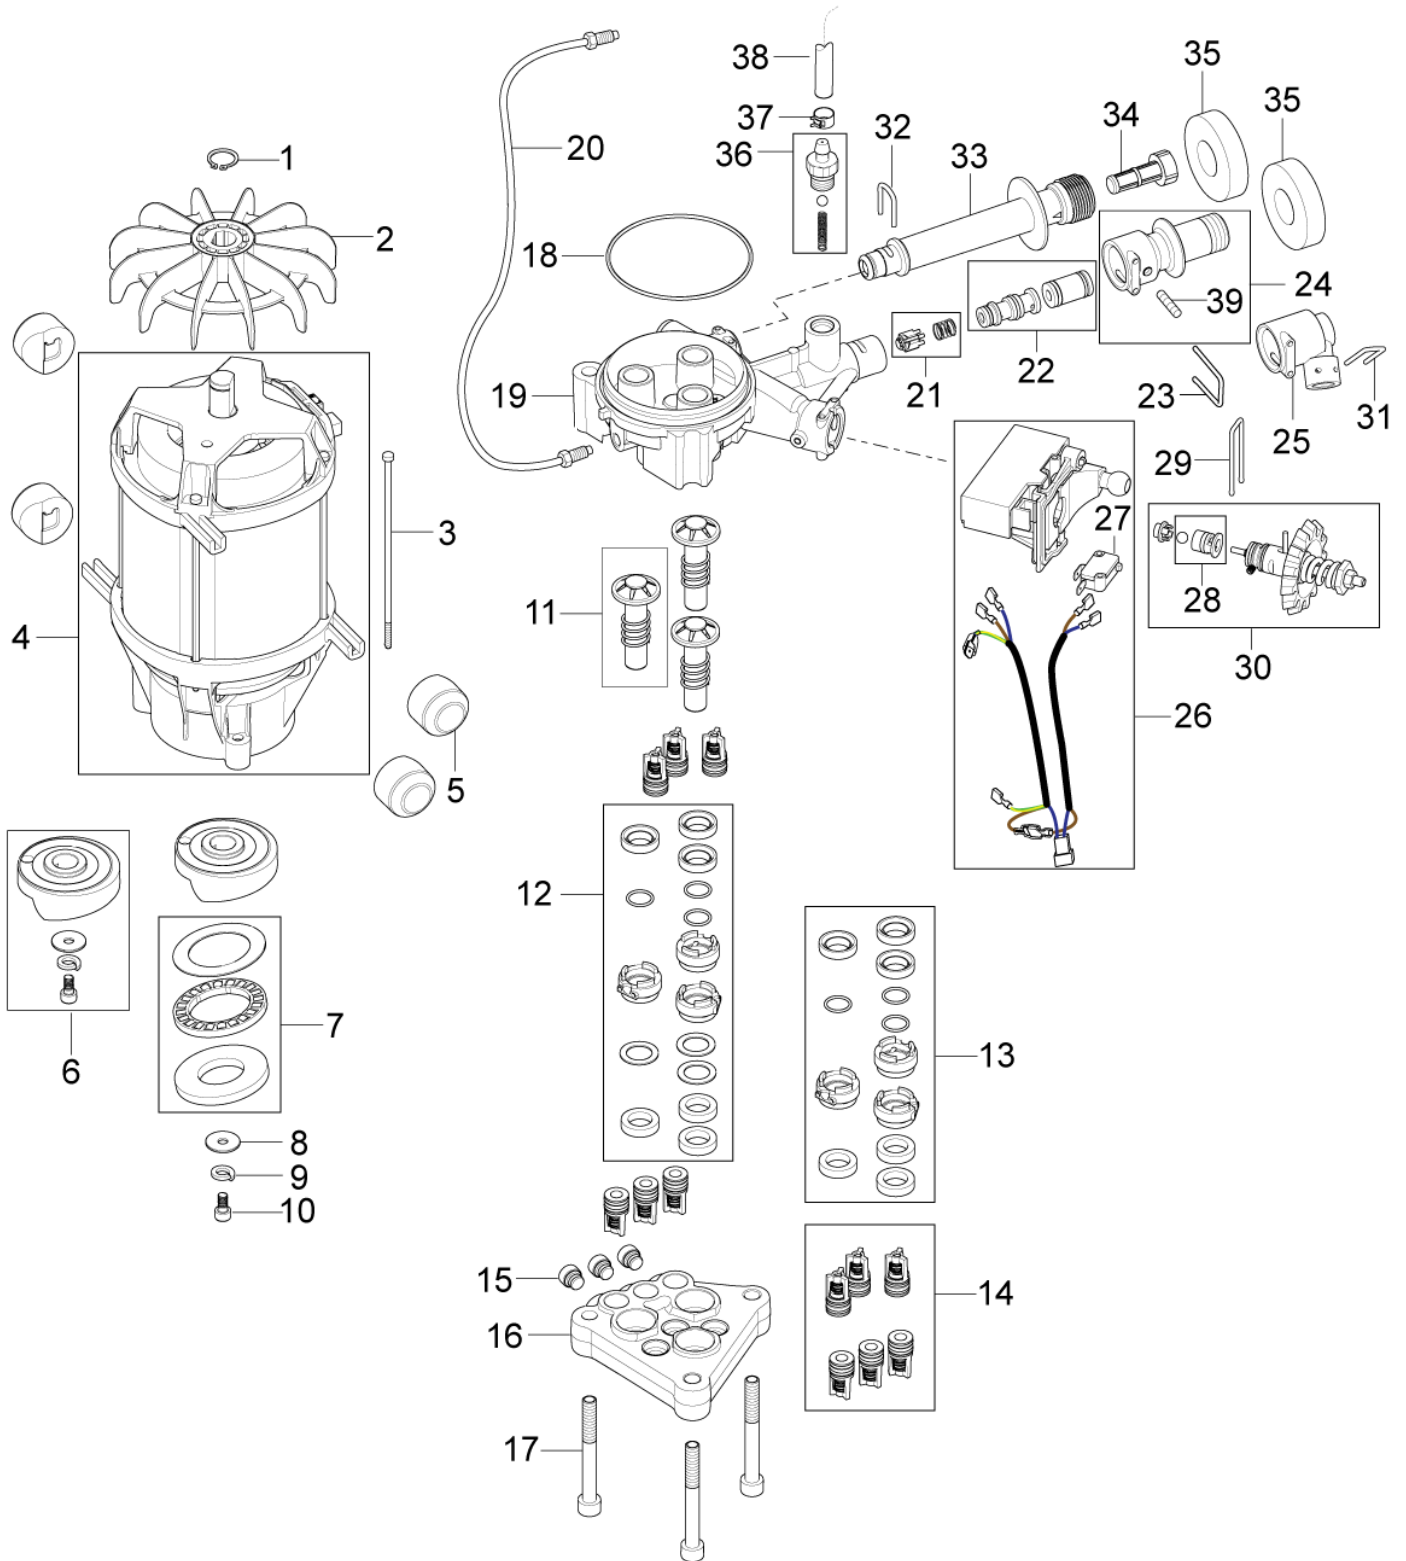

Motor pump unit

POSEIDON 2.2

27-05-2012

Part List ID
POS206

9

Motor pump unit

POSEIDON 2.2

27-05-2012

Part List ID POSZ06

10

Pos	Part no.	Qty	Description	
1	127500051	1	LOCK RING	
2	127500040	1	NEW FAN	
3	7180924	4	STUD 145 MM	
4	128500168	1	MOTOR 2.9KW SP	2-22, 2-25
4	128500169	1	MOTOR 3.3KW SP	2-29
4	128500171	1	MOTOR 1.4KW 60HZ SP	2-16 60Hz JP
5	6524050	4	RACK FOR MOTOR	
6	128500172	1	WOBBLE DISC 10 DEGREE SP	2-29
6	128500173	1	WOBBLE DISC 9.5 DEGREE SP	2-25
6	128500175	1	WOBBLE DISC 8.4 DEGREE SP	2-16 50Hz JP, 2-20 US, 2-22 EU, 2-29 KR
6	128500176	1	WOBBLE DISC 6.9 DEGREE SP	2-16 60Hz JP
7	1119705	1	BEARING REPAIR KIT	
8	127130066	1	WASHER D22XD6.4X1.5	
9	127500050	1	SPRING WASHER	
10	3913	1	SCREW M6X12	
11	6526016	3	PISTON STAINLESS REP. KIT	stainless 2-25, 2-22
11	6528577	3	PISTON.CERAMIC REP.KIT	ceramic 2-29
12	128500178	1	REP SEALING SYS CERAMIC SP	
13	128500179	1	REP SEALING SYS STAINLESS SP	
14	6526026	1	VALVE SYSTEM REPARE KIT	
15	6528586	3	PLUG WITH O-RING	
16	127440028	1	CYLINDERHEAD	ceramic pistons 2-29
16	6528616	1	REP-KIT CYLINDER HEAD PLUS 0.3	steel pistons 2-25
17	1814597	3	CYLINDER SCREW M8X70 DIN 912-8.8 ZN	
18	3003654	1	O-RING 80X2 NITRIL 70 SHORE	
19	128500182	1	CYLINDER BLOCK CPL SP	
20	128500181	1	PRESSURE METER TUBE CPL SP	
21	128500183	1	NON RETURN VALVE SP	
22	128500184	1	INJECTOR 1.64MM SP	
23	127500021	1	LOCK BRACKET	
24	128500186	1	DYNAMIC OUTLET STANDARD SP	
25	128500187	1	DYNAMIC OUTLET XTRA SP	
26	128500188	1	MICRO SWITCH BOX SYSTEM SP	
27	128500196	1	MICROSWITCH SP	
28	128500190	1	EASY START SP	
29	128500191	1	LOCK BRACKET SP	
30	128500192	1	VALVE PISTON COMPLETE SP	
31	6525619	1	LOCK BRACKET. SMALL	
32	128500200	1	LOCK BRACKET SP	
33	128500194	1	WATER INLET SP	
34	128500195	1	INLET FILTER MESH SP	
35	126486792	2	FOAM SEAL FOR OUTLET INLET	
36	6528615	1	HOSE TAIL