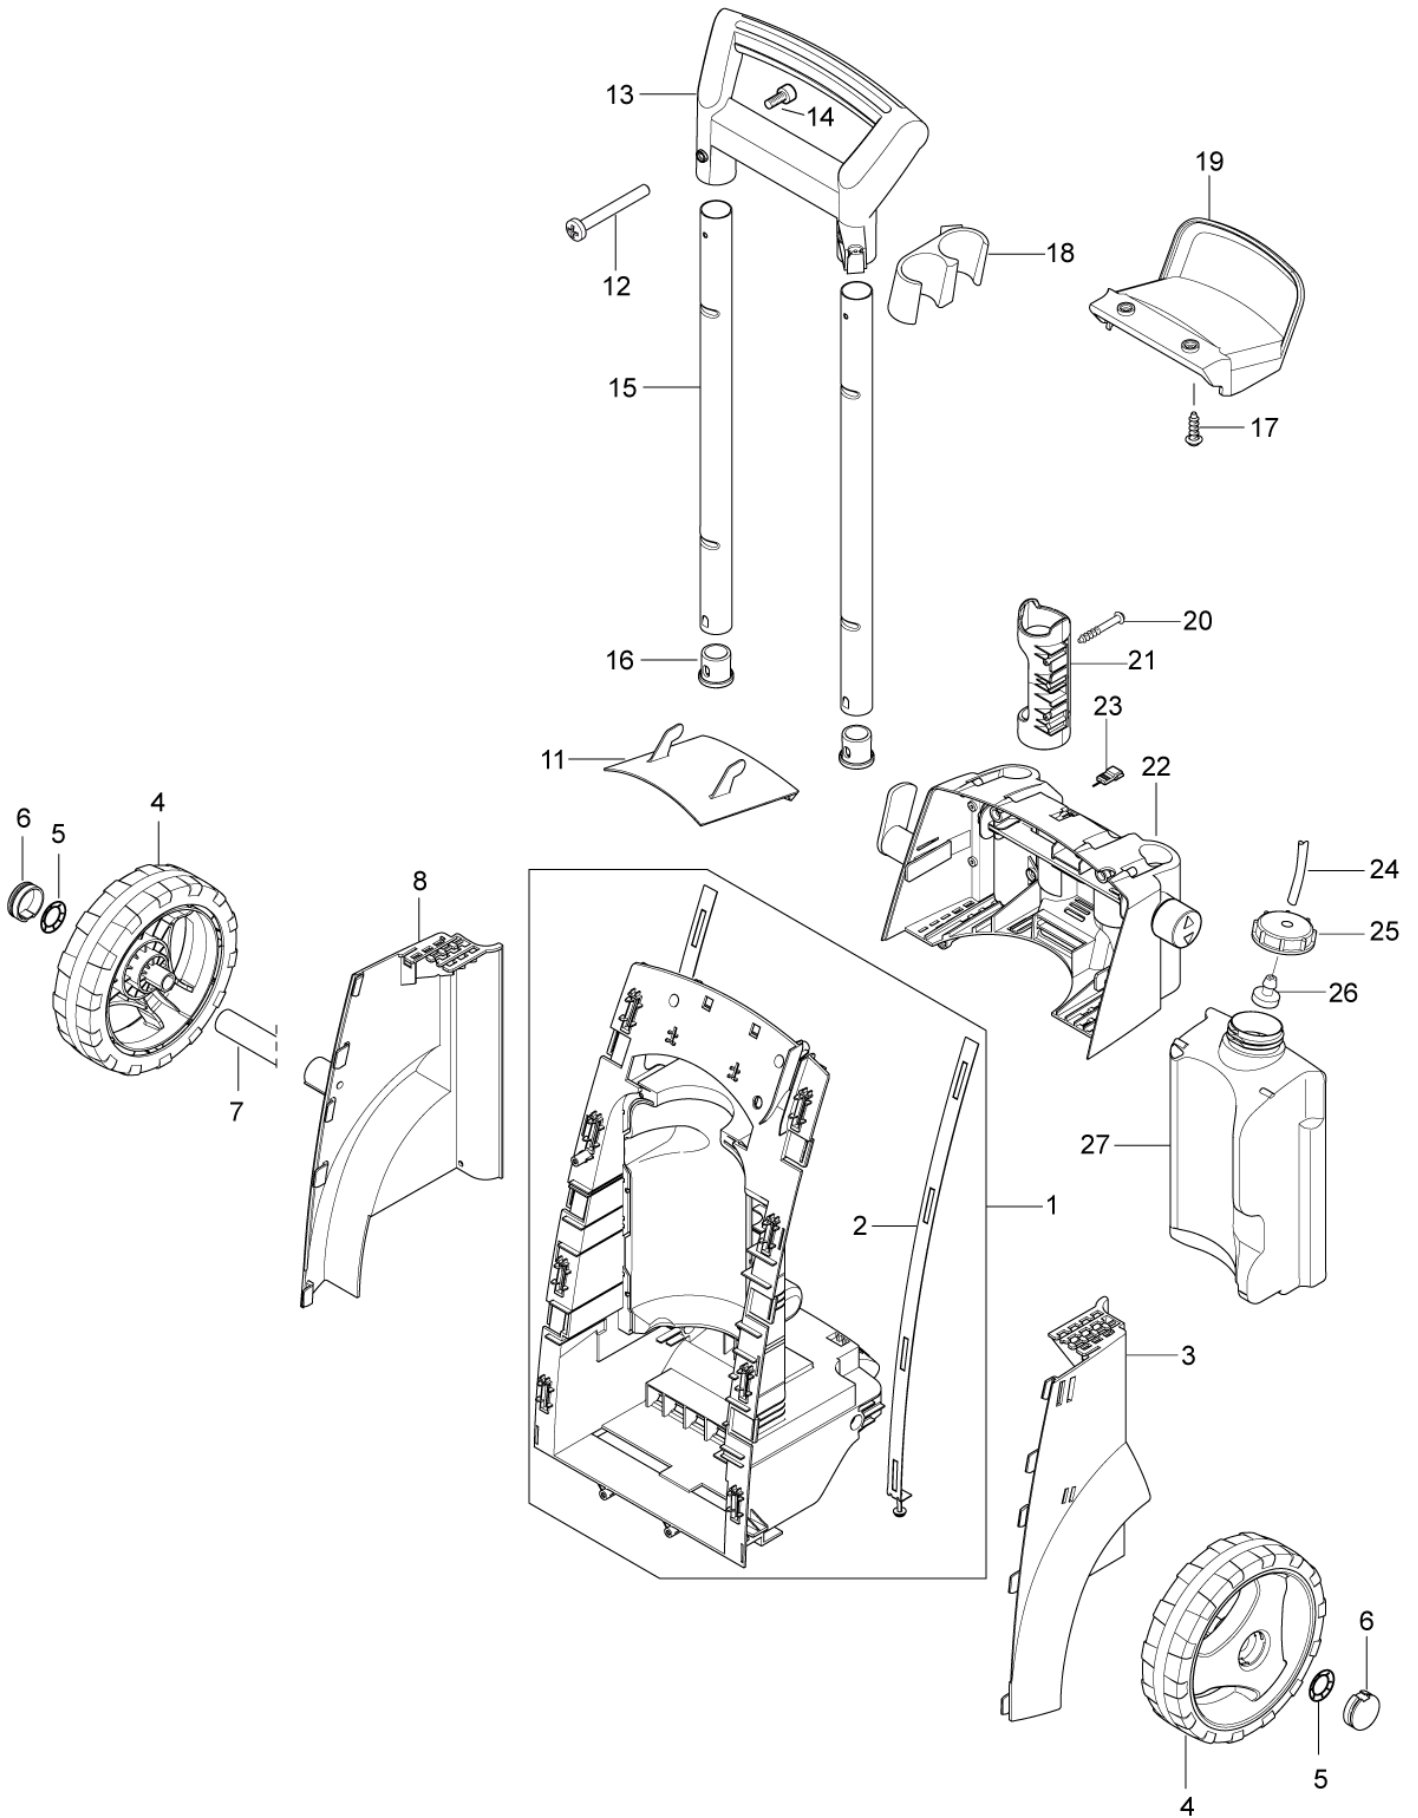

Overview back

POSEIDON 2.2

27-05-2012

Part List ID
POS2204

5

Overview back

POSEIDON 2.2

27-05-2012

Part List ID
POSZZ04

6

Pos	Part no.	Qty	Description
1	128500129	1	CHASSIS BLACK COMPLETE SP
2	128500128	2	SLIDER COMPLETE SP
3	128500116	1	SIDEBUMPER RIGHT SP
4	128500107	1	NILFISK WHEEL OPEN 200MM SP
5	11710	2	CLAMPING RING Ø 15
6	128500118	2	WHEEL CAP ALU SP
7	6522842	1	AXLE 15X333 P12476
8	128500119	1	SIDEBUMPER LEFT SP
9	101814782	2	SCREW K50X18 WN 1451 TORX 20
11	128500135	1	UMBRELLA SP
12	128500130	2	NUT FOR HANDLE M4X35 SP
13	128500205	1	HANDLE COMPLETE BLUE SP
14	128500132	2	SCREW M4X8 DZN7985 TX20 SP
15	128500133	2	TELESCOPIC TUBES SP
16	128500134	2	STOP FOR TELESCOPICHANDLE SP
17	1814732	3	SCREW K50X18
18	128500224	1	LANCE HOLDER DOUBLE TOP SP
19	128500144	1	HOSE HOOK SP
20	128500203	2	SCREW K50X45 WN1451 SP
21	128500136	1	GUN HOLDER SP
22		1	ACCESSORYSTORAGE STD BLUE SP
22		1	ACCESSORYSTORAGE XT BLUE SP 128331491 Push button sky blue
23	127440205	1	CLEANING TOOL BLACK
24	5206040	1	HOSE D9XD6 L1200 TRANSPARENT
25	6528411	1	DETERGENT TANK CAP
26	128500141	1	DETERGENT FILTER SP
27	128500142	1	DETERGENT TANK SP