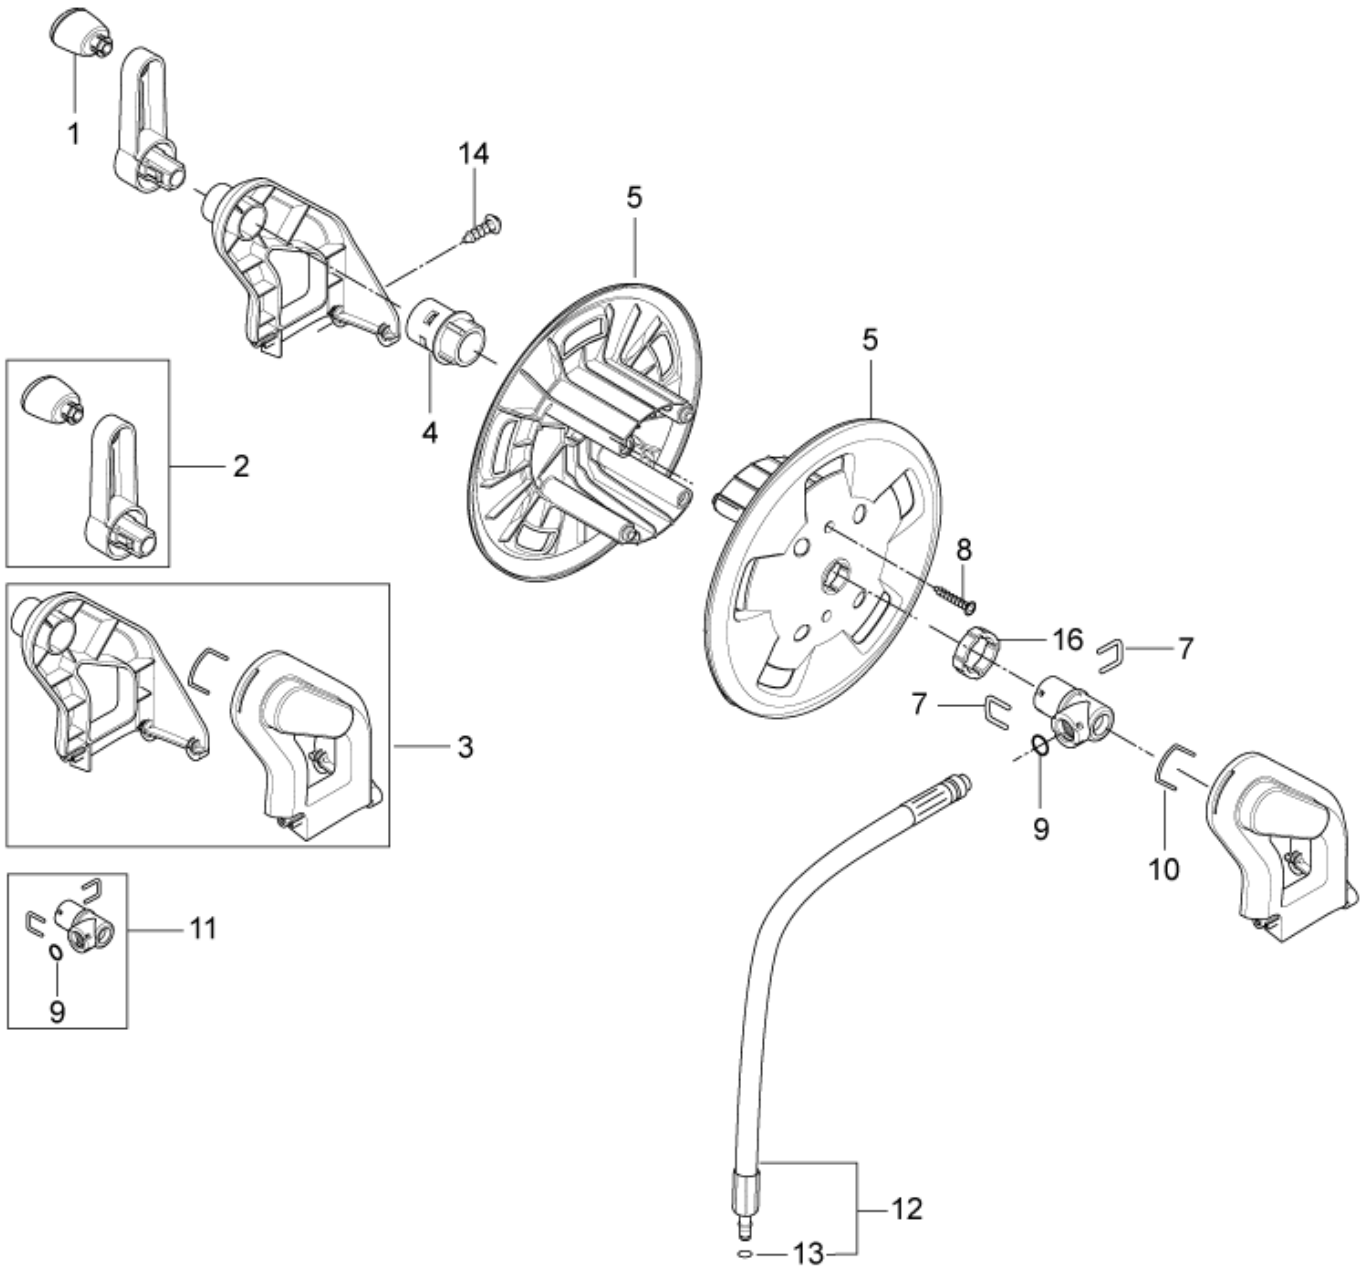

Hose reel

POSEIDON 2.2

27-05-2012

Part List ID
P15204

7

Hose reel

POSEIDON 2.2

27-05-2012

Part List ID
P15204

8

Pos	Part no.	Qty	Description
1	128500162	1	KNOB FOR HOSE REEL HANDLE SP
2	128500163	1	HOSE REEL HANDLE SP
3	128500164	1	HOSE REEL SUPPORT SP
4	128500165	1	AXLE FOR HOSE REEL SP
5	6528570	2	HOSE REEL
7	6526487	2	LOCK BRACKET SS
8	1814722	2	SCREW K50X35 WN1451 TORX
9	3002144	1	O-RING 14.3X2.4 NITRIL 70 SH
10	127440229	1	LOCK BRACKET
11	127440011	1	ADAPTOR SYSTEM ALTO
12	128500166	1	CONNECTION HOSE SP
13	3004108	1	O-RING 5.28X1.78 NITRIL 90 SH
14	101814782	2	SCREW K50X18 WN 1451 TORX 20
16	128500167	1	WASHER FOR HOSE REEL SP