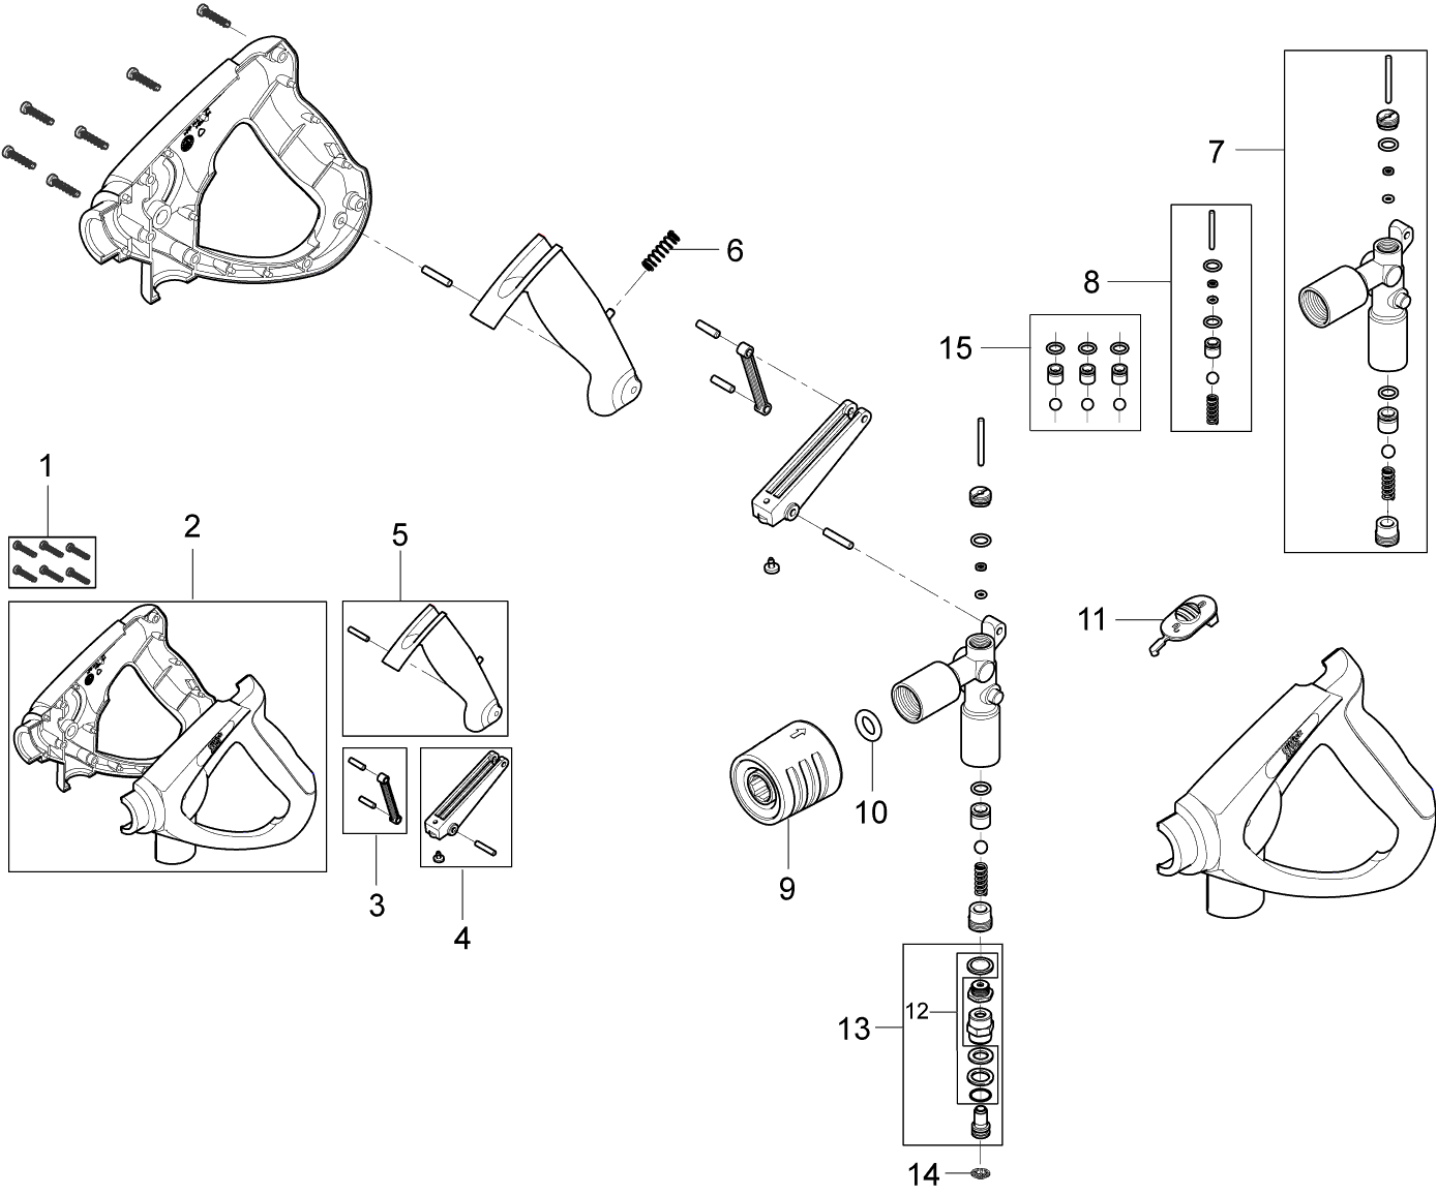

ERGO 2000 Spray handle

Pro. acces. - Spray handles & hoses

26-09-2013

Part List ID
HANDLE20002

7

ERGO 2000 Spray handle

Pro. acces. - Spray handles & hoses

26-09-2013

Part List ID
HANDLE2000Z

8

Pos	Part no.	Qty	Description	
-	106403122	1	ERGO 2000 STANDARD W. HOSE SWIVEL	
1	31000126	1	TORX SCREW KIT	
2	31000132	1	HOUSING KIT ALTO	
3	31000134	1	ARM FOR TRIGGER KIT	
4	31000122	1	ROCKER ARM KIT	
5	31000135	1	TRIGGER KIT	
6	31000131	1	SPRING	
7	31000154	1	VALVE HOUSING KIT	
8	31000121	1	VALVE HOUSING GASKET KIT	
9	31000145	1	BALL QUICK COUPLING BLUE	
10	103004366	1	O-RING 11.0X4 SMS 1586	
11	31000143	1	TRIGGER LOCK	
12	101119485	1	REP.KIT SEALS FOR SWIVEL JOINT	
13	101119484	1	REP. KIT SWIVEL JOINT	
14	101609367	1	FILTER FOR ERGO	
15	31000305	1	REDUCED VALVE SEAT KIT	See TSB and instruction sheet