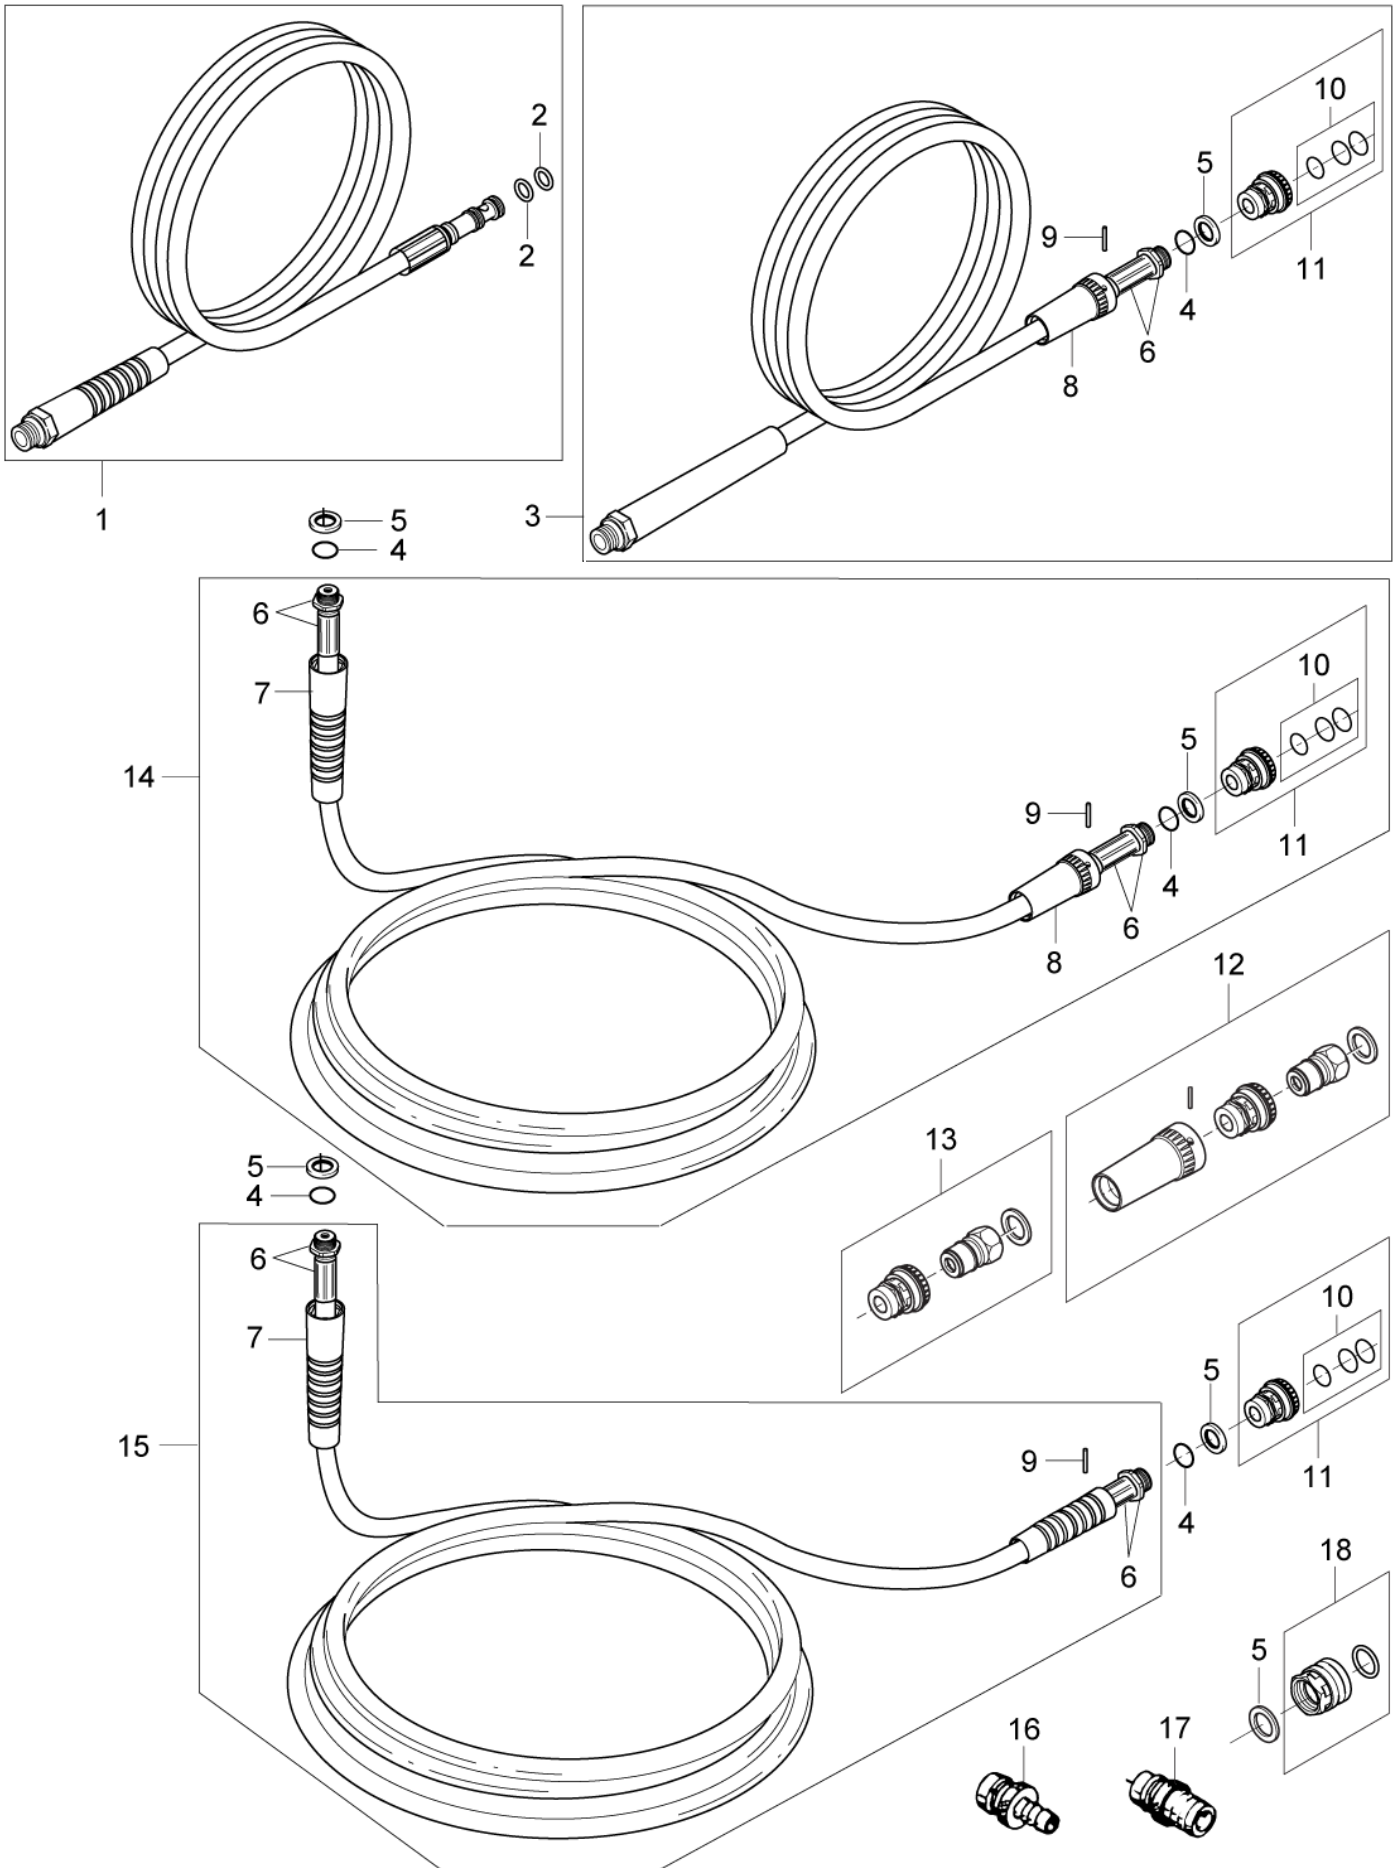

HOSES Overview

Pro. acces. - Spray handles & hoses

26-09-2013

Part List ID HOSE02

13

HOSES Overview

Pro. acces. - Spray handles & hoses

26-09-2013

Part List ID
HOSE02

14

Pos	Part no.	Qty	Description	
1	101117763	1	HP HOSE DN6 15 FOR HW AND SWIVEL	X-TRA for machines with hose reel -HOT water
1	101406176	1	-HOSE DN6 15M SWIVEL-3/8 F. HOSE REEL	X-TRA for machines with hoser reel -Cold water
2	3002144	2	O-RING 14.3X2.4 NITRIL 70 SH	X-TRA for machines with hose reel
3	301002275	1	10 M WIRE HOSE DN6	
4	3002003	2	O-RING 13.1X1.6 NITRIL 70SH	
5	1801075	2	PACKING RING 23.8X17.2X2 3/8 INCH St-NBR	
6	1119829	1	FITTING FOR HOSE X2. REP.KIT	
7	2400125	1	HOSE RELIEF LONG 3/8INC BLACK	Black
7	2402394	1	HOSE RELIEF LONG	Grey
8	106402502	1	HOSE RELIEF ERGO 3000	
9	106402503	1	PIN NRA 3X29.8 MM	
10	1118132	1	O-RINGS F. QUICK COUPLING KIT	
11	106402075	1	ERGO COUPLING FEMALE 3/8	High pressure
12	101119496	1	ERGO COUPLING KIT	High pressure
13	101119499	1	HIGH PRESSURE COUPLINGS KIT	High pressure
14	101405770	1	HP HOSE 5/16 BLACK DN8 10M	
14	101406176	1	-HOSE DN6 15M SWIVEL-3/8 F. HOSE REEL	without pos. 8
14	301000207	1	HP HOSE 1500MM	X-TRA - without pos 7 and pos. 11
14	301001100	1	HP-HOSE DN8X15M	X-TRA - without pos. 8
14	301001101	1	HP-HOSE DN8X20M	X-TRA - without pos. 8
15	1401983	1	15 M 2 WIRE HOSE 3/8 FOOD	
15	1401991	1	20 M 2 WIRE HOSE 3/8 FOOD	
15	1402007	1	25 M 2 WIRE HOSE 3/8 FOOD	
15	1402015	1	30 M 2 WIRE HOSE 3/8 FOOD	
15	1402064	1	15 M 2 WIRE HOSE 3/8 DN10	
15	1402072	1	M 2 WIRE HOSE 3/8 DN10	
15	1402080	1	25 M 2 WIRE HOSE 3/8 DN10	
15	1402098	1	30 M 2 WIRE HOSE 3/8 DN10	
15	1402759	1	50 M 2 WIRE HOSE 3/8 DN10	
15	1402916	1	1 M 2 WIRE HOSE 3/8 DN10	
15	1402924	1	2 M 2 WIRE HOSE 3/8 DN10	
15	1402932	1	3 M 2 WIRE HOSE 3/8 DN10	
15	1402940	1	5 M 2 WIRE HOSE 3/8 DN10	
15	6101766	1	10 M 2 WIRE HOSE 3/8IN DN10	
15	6101767	1	10 M 2 WIRE HOSE 3/8 FOOD	
16	1604669	1	NITO COUPLING HOSE END 1	Low pressure
17	1600659	1	LP NIPPLE F. Q.-COUPLING 3/4IN	Low pressure
18	1602945	1	QUICK COUPLING 3/4 W/GASKET	Low pressure