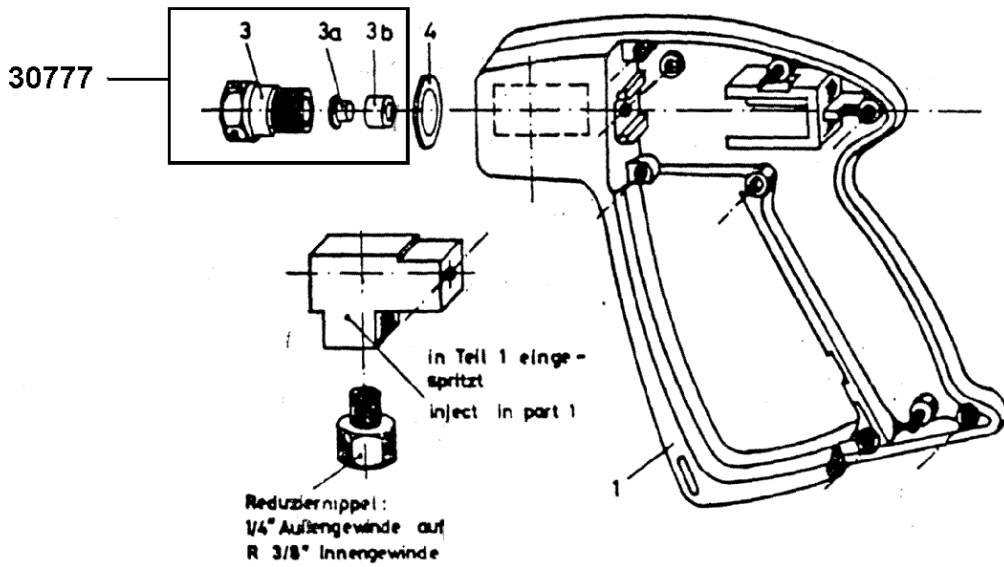

Weeping winter gun old type

Pro. acces. - Spray handles & hoses

26-09-2013

Part List ID
WINTHERHANDLE03

29

Repair Kit 30784 contains position no. : 3, 3a +3b, 4, 8, 9,11, 12, 21, 22

Weeping winter gun old type