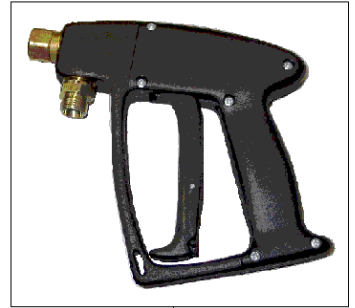

Weeping winter gun old type

Pro. acces. - Spray handles & hoses

26-09-2013

Part List ID
WINTHERHANDLE03

29

Repair Kit 30784 contains position no. : 3, 3a +3b, 4, 8, 9,11, 12, 21, 22

Weeping winter gun old type