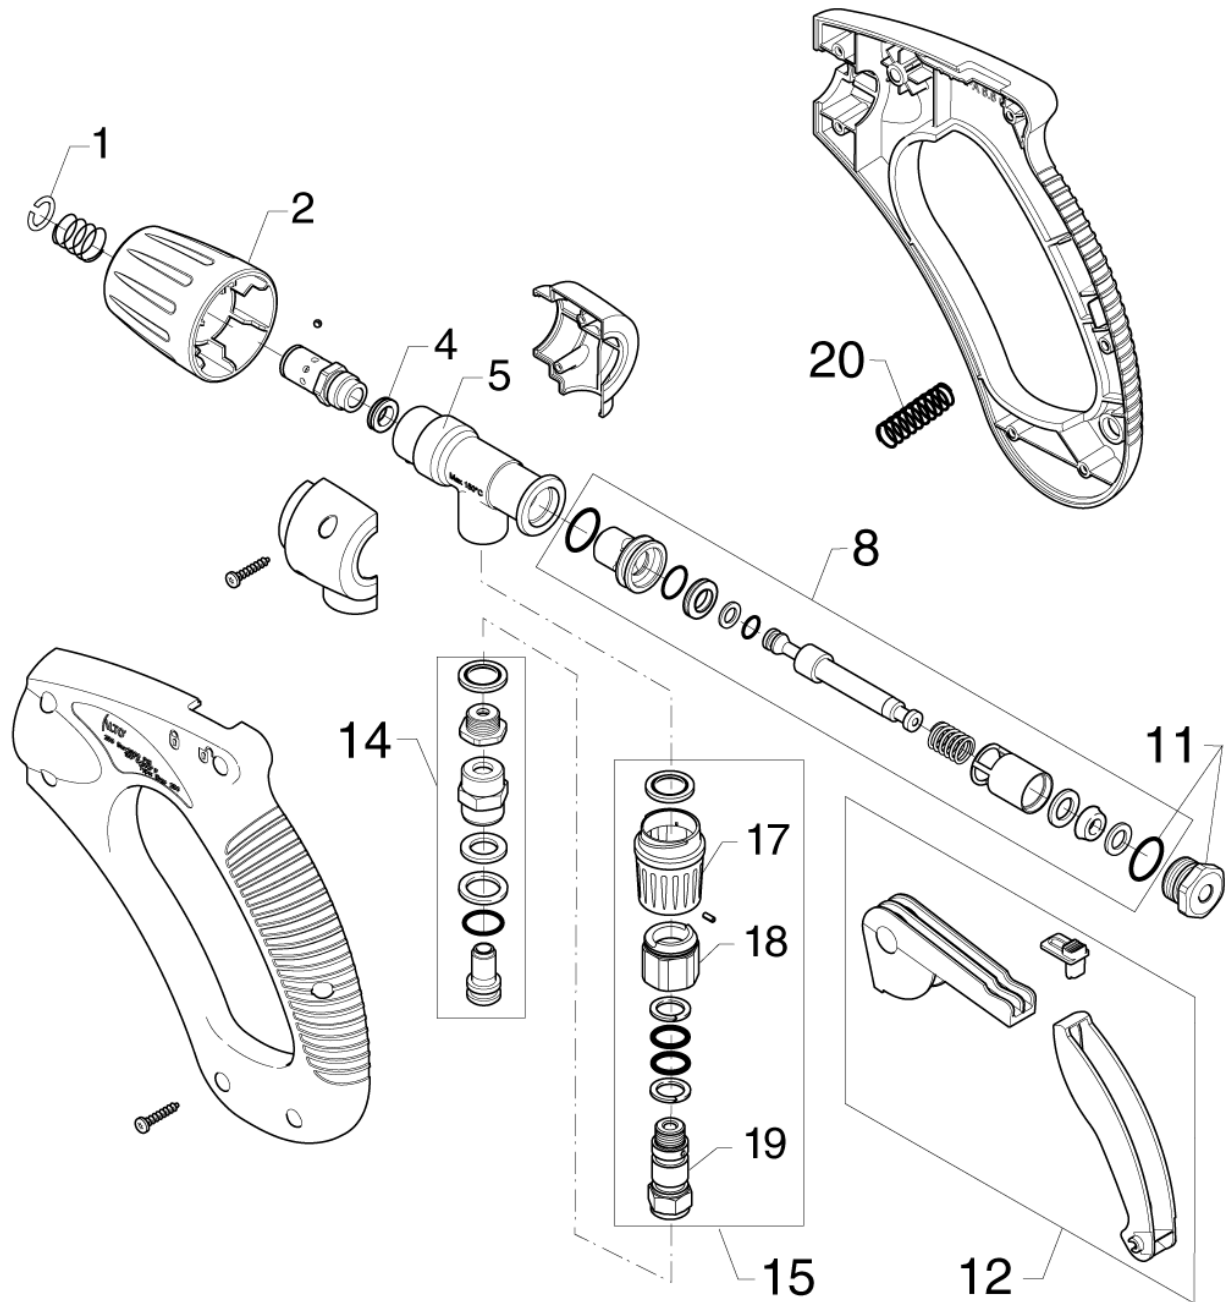

ERGO 3000 Spray handle - from 01.02.02

26-09-2013

Part List ID
HANDLEVERSION102

Pro. acces. - Spray handles & hoses

5

ERGO 3000 Spray handle - from 01.02.02

Pro. acces. - Spray handles & hoses

26-09-2013

Part List ID
HANDLEVERSION102

6

Pos	Part no.	Qty	Description	
-	106402070	1	SPRAY HANDLE COMPL. ERGO 3000	| 01.02.02 >
1	1800192	1	LOCK WASHER FOR PISTOLE	
2	106402460	1	RELEASE FOR ERGO 3000	
3	101119483	1	REP. KIT RELEASE HANDLE	
4	3000924	1	U-SLEEVE 18X12X4 TEFLON/COAL	
5	106402451	1	VALVEHOUSE MACHIN. ERGO 3000	
6	101119481	1	REP. KIT SHELLS	
7	101119480	1	REP. KIT HANDLE	
8	101119486	1	REP.KIT VALVE	
9	101119488	1	O-RING KIT ERGO 3000	
10	101119489	1	SPACER SPRING	
11	101119487	1	PLUG W. O-RING	
12	101119482	1	REP. KIT RELEASE TRIGGER	
13	101119485	1	REP.KIT SEALS FOR SWIVEL JOINT	
14	101119484	1	REP. KIT SWIVEL JOINT	
15	101119497	1	REP. KIT VARIO PRESS ERGO 3000	VARIO PRESS
16	101119498	1	REP.KIT SEALS VARIO PRESS	VARIO PRESS
17	106402510	1	VAR.PRESS REGULATIONS BUTTON	VARIO PRESS
18	106402511	1	VARIO PRESS BY -PASS ERGO	VARIO PRESS
19	106402512	1	VARIO PRESS AXEL ERGO 3000	VARIO PRESS
20	1814598	8	SCREW K30X14 WN1452 BLACK