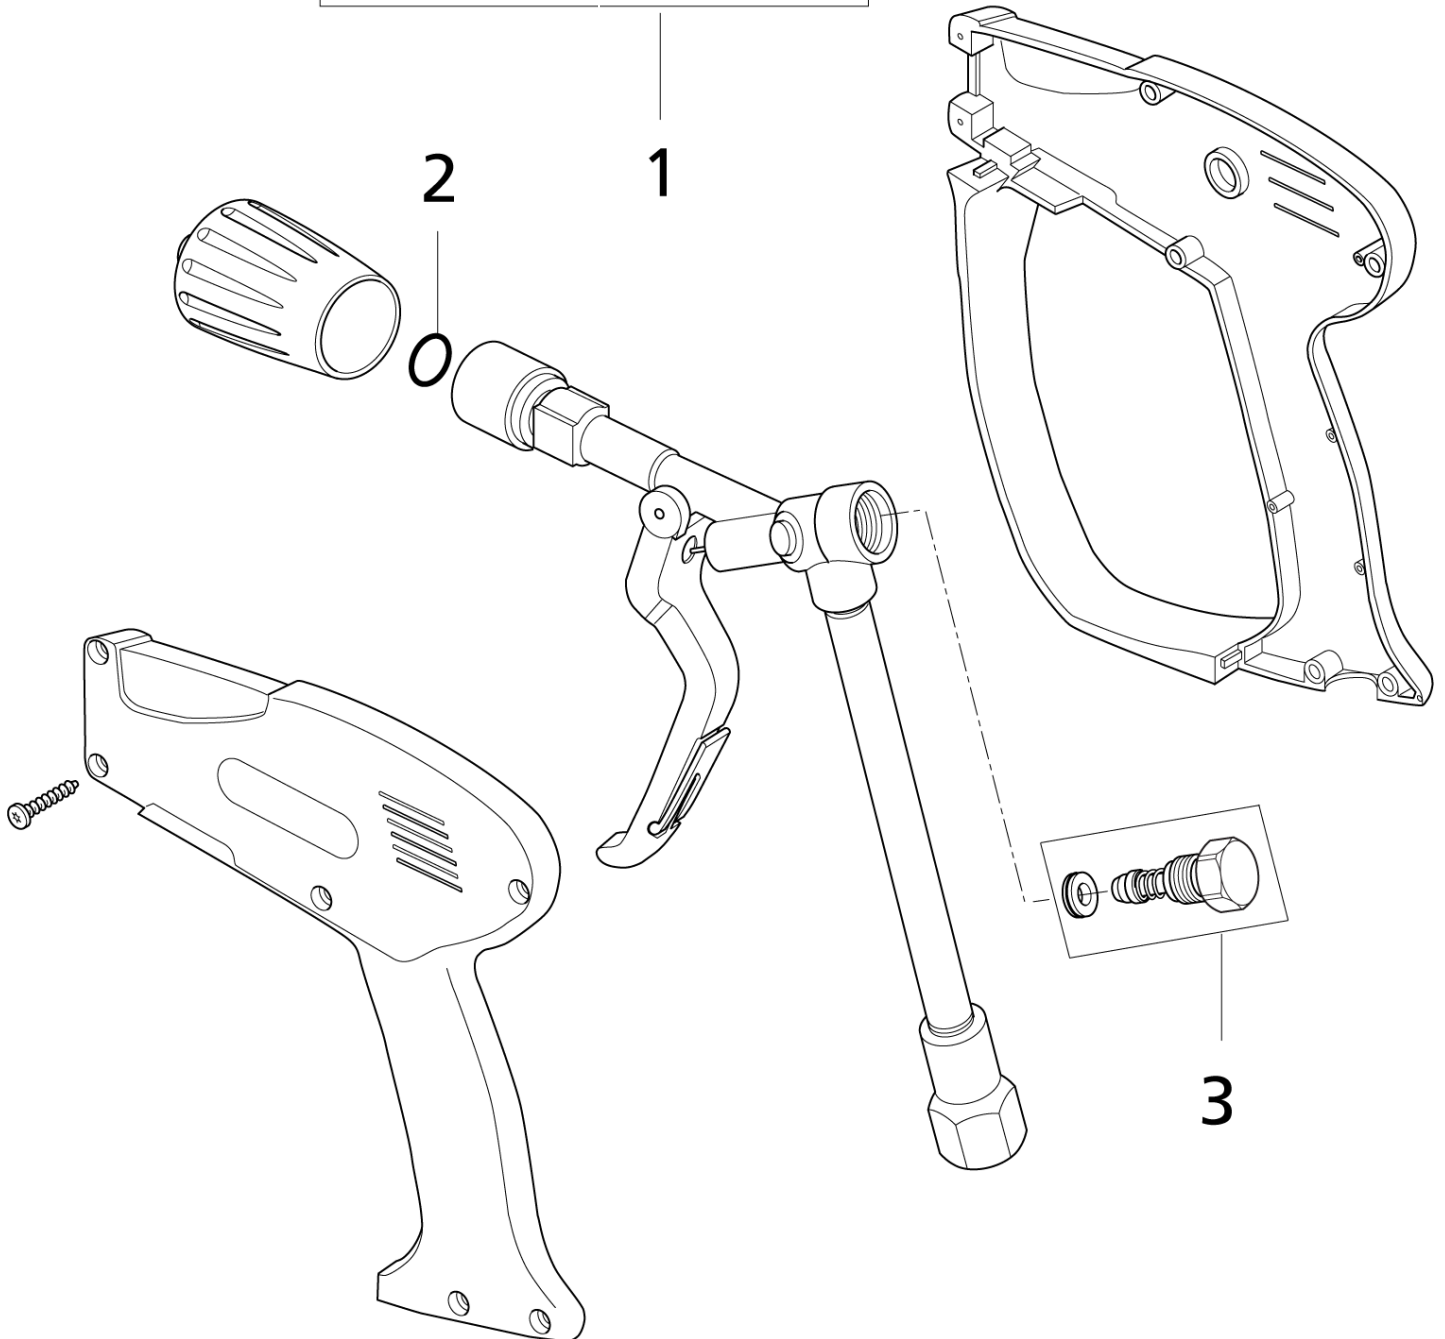

Weeping winter gun

Pro. acces. - Spray handles & hoses

26-09-2013

Part List ID
WINTHERHANDLE02

27

Weeping winter gun

Pro. acces. - Spray handles & hoses

26-09-2013

Part List ID
WINTERHANDLE02

28

Pos	Part no.	Qty	Description	
1	106402243	1	WINTER GUN 12 BAR	
2	103004366	1	O-RING 11.0X4 SMS 1586	
3	106408048	1	KIT FOR WINTER SPRAY HAND	MV 950
3	31000568	1	KIT FOR WINTER SPRAY HAND	MV 951