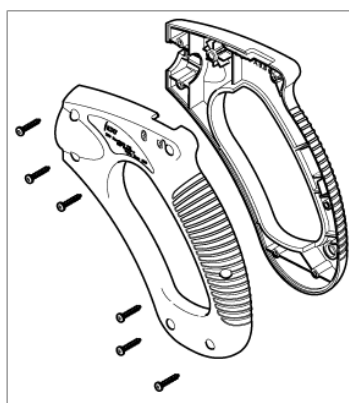

ERGO 3000 Spray handle - from 01.02.02

26-09-2013

Part List ID
HANDLEVERSION102

Pro. acces. - Spray handles & hoses

5

3

6

7