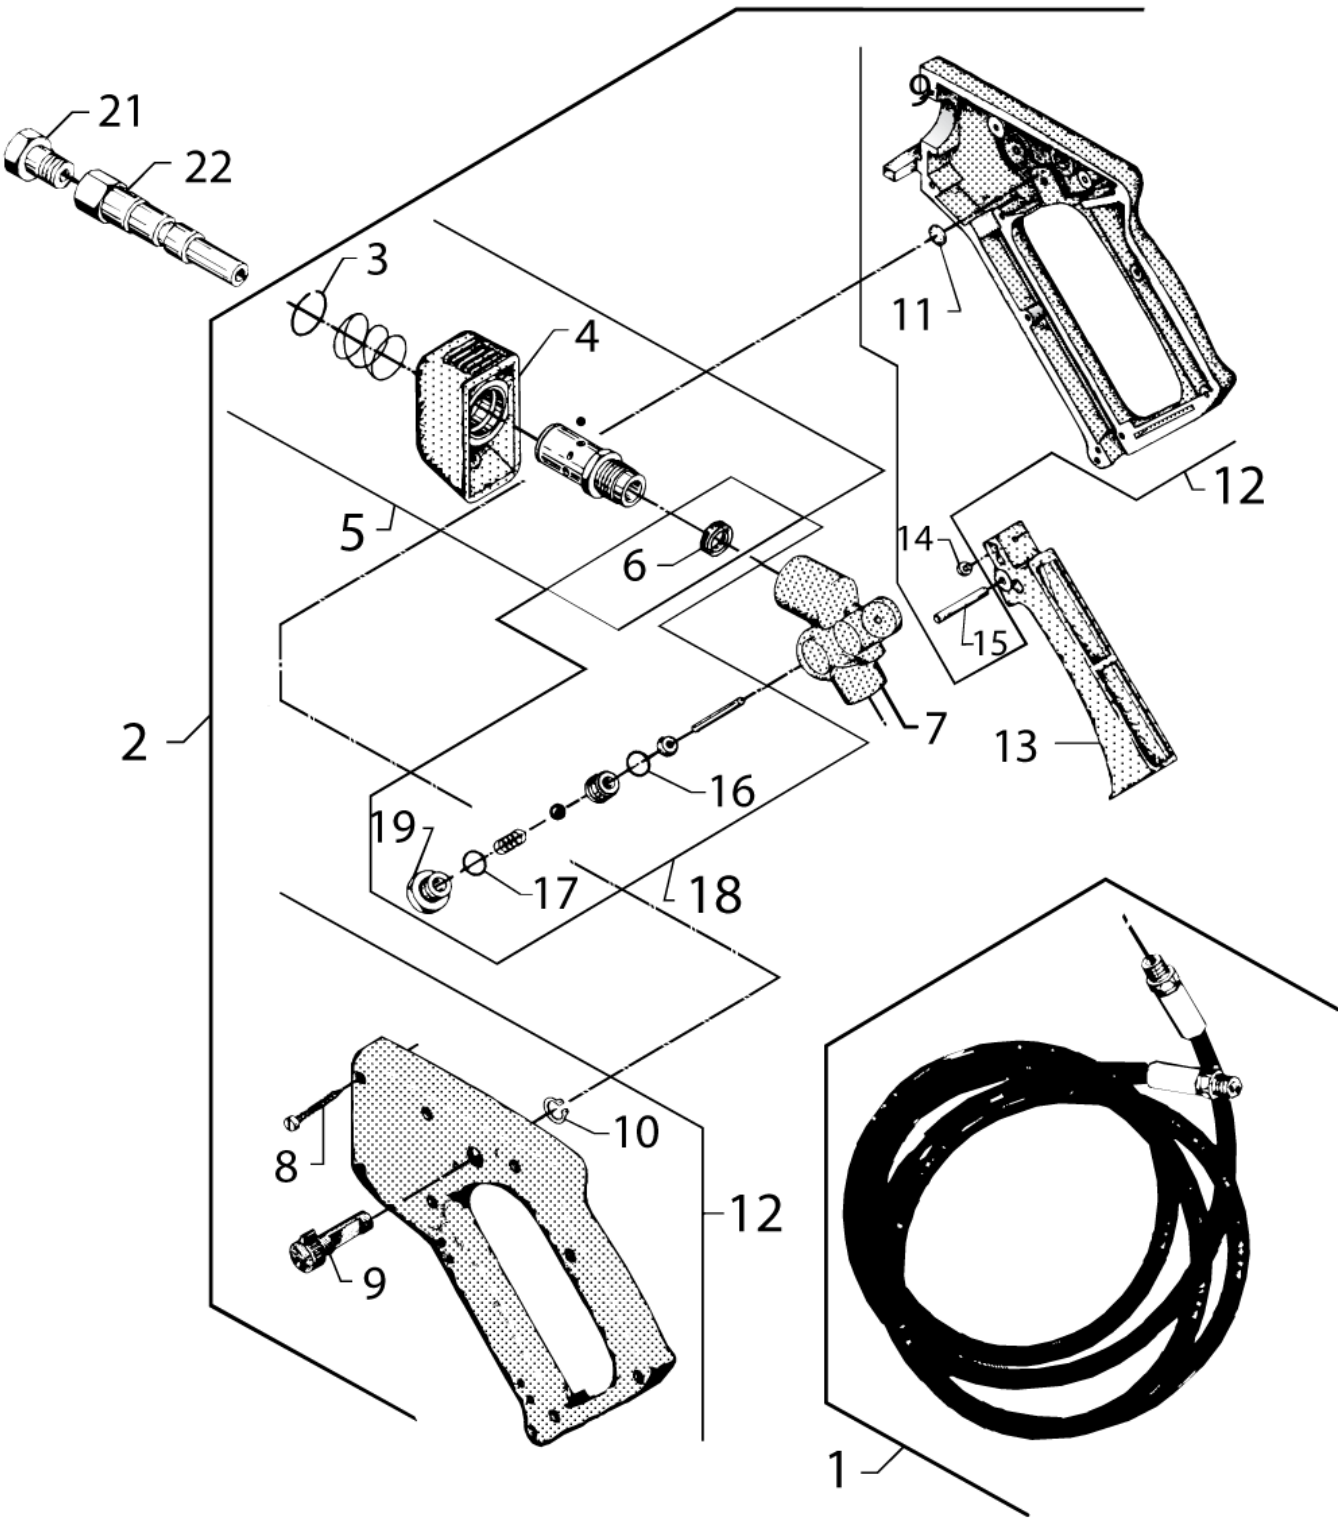

Spray handle B9 and B5

Pro. acces. - Spray handles & hoses

26-09-2013

Part List ID
HANDLEB902

21

Spray handle B9 and B5

Pro. acces. - Spray handles & hoses

26-09-2013

Part List ID
HANDLEB902

22

Pos	Part no.	Qty	Description
1	1404508	1	HOSE F. SPRAY HANDLE COMPL. | 01.12.92 >
2	1117624	1	SPRAY HANDLE COMPL. B5
3	1800192	1	LOCK WASHER FOR PISTOLE
4	4000444	1	RELEASE ALTO BLUE
5	1118066	1	RELEASE HANDLE REP KIT
6	3000924	1	U-SLEEVE 18X12X4 TEFLON/COAL
7	3400397	1	VALVE HOUSING. MACHINED
8	101814698	9	SCREW 3X16
9	4000063	1	SAFETY DEVICE
10	1800200	1	SEEGER CIRCLIP U10X1 DIN 471 RF
11	4600730	1	FOAM WASHER FOR SAFETY/SPRAY
12	1118108	1	HANDLE REP.KIT
13	4000445	1	HANDLE F. VALVE ALTO BLUE
14	3400413	1	PRESSURE NIPPLE
15	3400421	1	PIN FOR VALVE
16	3000072	1	O-RING 10.1X1.6 NITRIL 70SH
17	3000064	1	O-RING 14.1X1.6 NITRIL 70SH
18	1119268	1	SPRAY HANDLE B5 REP.KIT
19	3400439	1	PLUG FOR INJECTOR SPRING
21	2800001	1	SPRINKLING NOZZLE
22	1609325	1	NIPPLE FOR SPRAY LANCE STAN.L