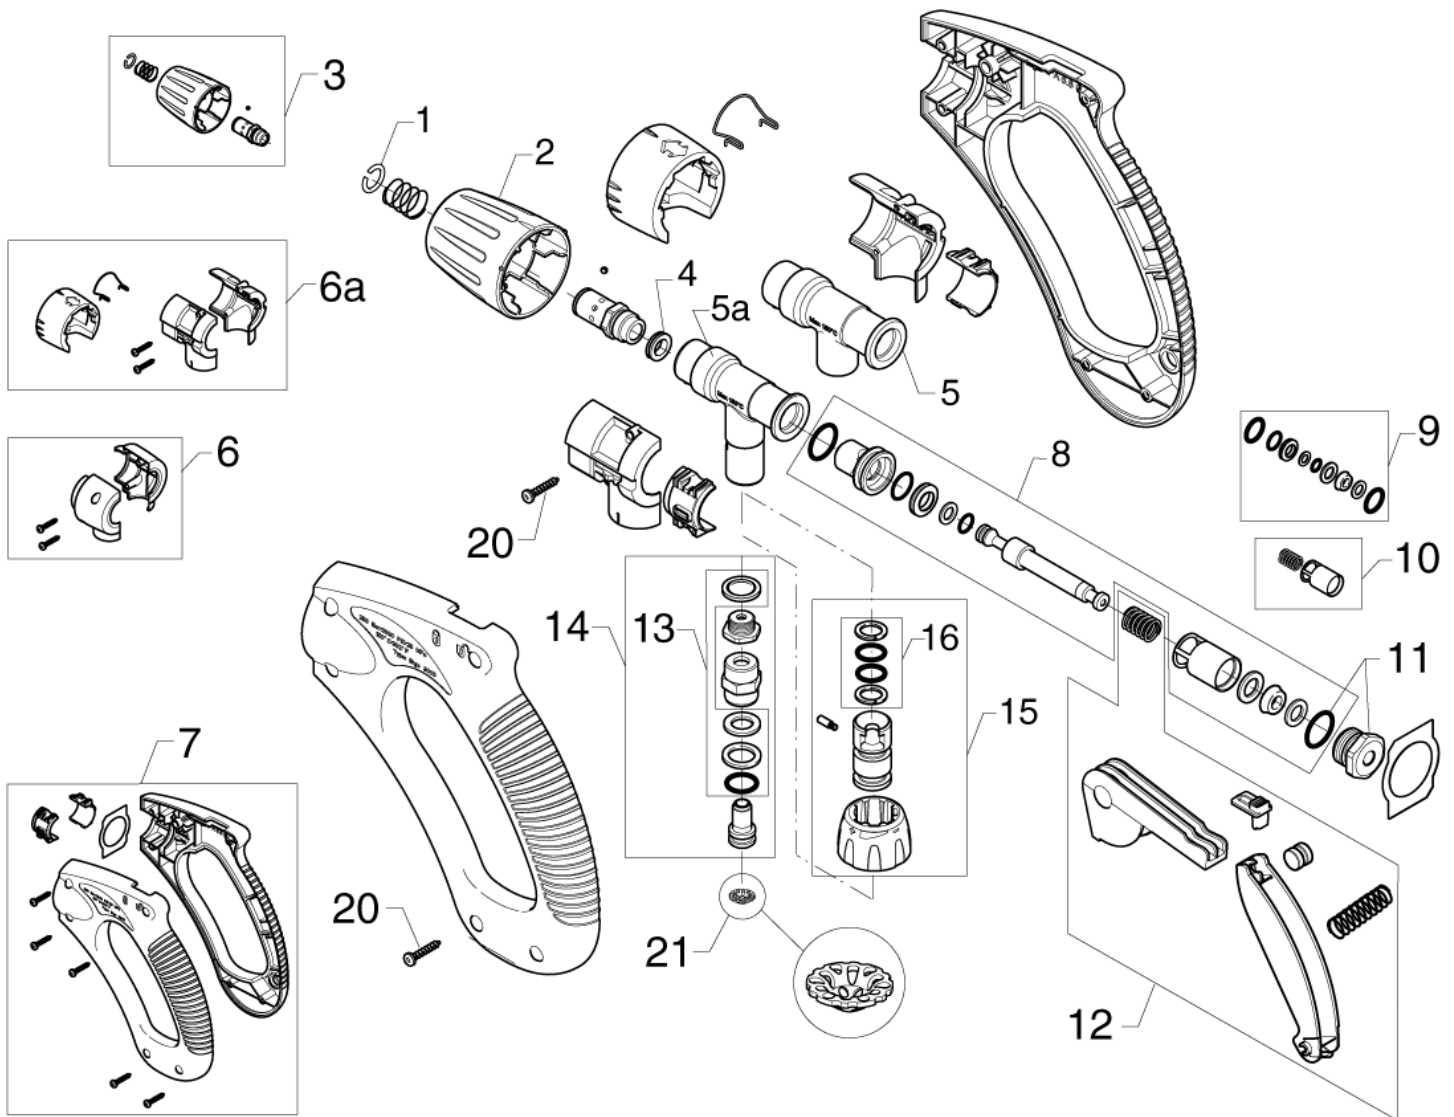

ERGO 3000 Spray handle with swivel lock - from

Pro. acces. - Spray handles & hoses

26-09-2013

Part List ID
HANDLEVERSION202

3

ERGO 3000 Spray handle with swivel lock - fron

Pro. acces. - Spray handles & hoses

26-09-2013

Part List ID
HANDLEVERSION202

4

Pos	Part no.	Qty	Description	
-	106402190	1	SPRAY HANDLE W. SWIVEL LOCK	| 15.09.03 >
-	106402191	1	SPRAY HANDLE VARIO PRESS	| 15.09.03 >
1	1800192	1	LOCK WASHER FOR PISTOLE	
2	106402460	1	RELEASE FOR ERGO 3000	
3	101119483	1	REP. KIT RELEASE HANDLE	
4	3000924	1	U-SLEEVE 18X12X4 TEFLON/COAL	
5	106402451	1	VALVEHOUSE MACHIN. ERGO 3000	
6	101119481	1	REP. KIT SHELLS	| 15.09.03 >
7	101119480	1	REP. KIT HANDLE	
8	101119486	1	REP.KIT VALVE	
9	101119488	1	O-RING KIT ERGO 3000	
10	101119489	1	SPACER SPRING	
11	101119487	1	PLUG W. O-RING	
12	101119482	1	REP. KIT RELEASE TRIGGER	
13	101119485	1	REP.KIT SEALS FOR SWIVEL JOINT	
14	101119484	1	REP. KIT SWIVEL JOINT	
15	101119491	1	REP.KIT VARIO PRESS	VARIO PRESS
16	101119492	1	KIT SEAL FOR VARIO PRESS	VARIO PRESS
20	1814598	8	SCREW K30X14 WN1452 BLACK	
21	101609367	1	FILTER FOR ERGO	
5A	106402466	1	VALVE HOUSE MACHIN. ERGO 3000	VARIO PRESS
6A	101119490	1	SHELLS F. VALVE HOUSING	> 15.09.03 |