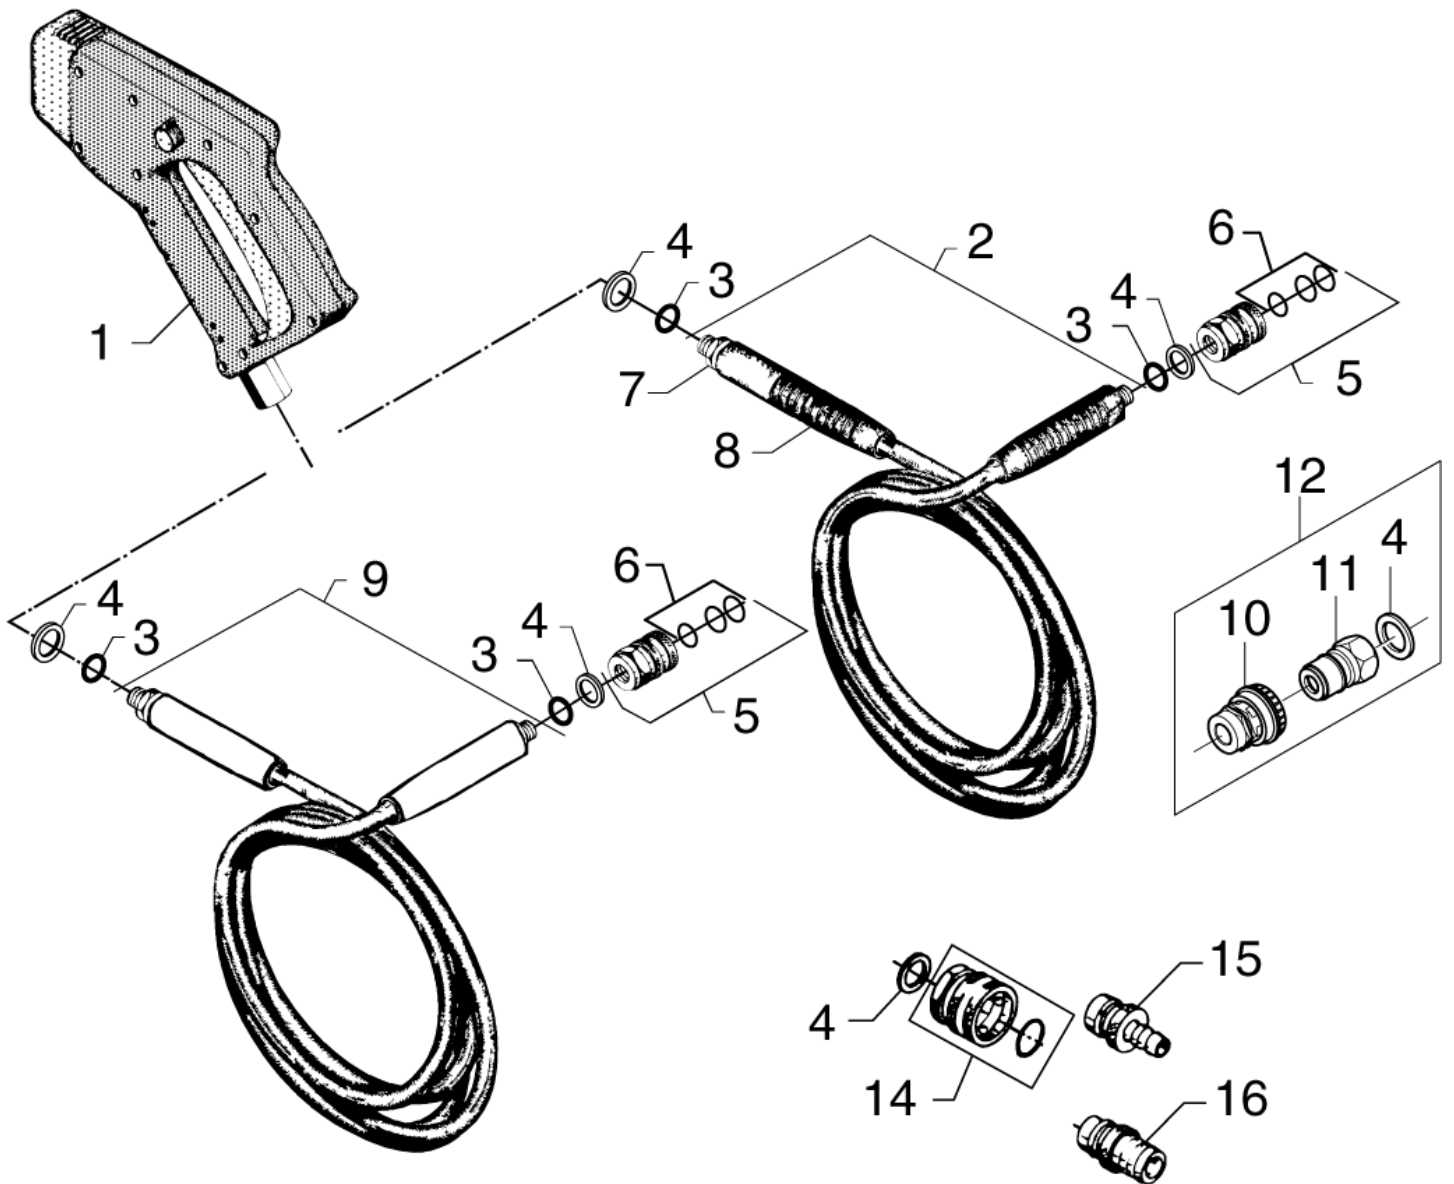

Spray handle with hose - up to 01.02.02

Pro. acces. - Spray handles & hoses

26-09-2013

Part List ID
HANDLEHOSEOLD02

15

Spray handle with hose - up to 01.02.02

Pro. acces. - Spray handles & hoses

26-09-2013

Part List ID
HANDLEHOSEOLD02

16

Pos	Part no.	Qty	Description	
1	1117597	1	SPRAY HANDLE ALTO GREY W/SWIVEL	> 01.02.02]
1	1119402	1	SPRAY HANDLE ALTO W/SWIVEL	> 01.02.02]
2	1401983	1	15 M 2 WIRE HOSE 3/8 FOOD	MAX 100°C
2	1401991	1	20 M 2 WIRE HOSE 3/8 FOOD	MAX 100°C
2	1402007	1	25 M 2 WIRE HOSE 3/8 FOOD	MAX 100°C
2	1402015	1	30 M 2 WIRE HOSE 3/8 FOOD	MAX 100°C
2	1402064	1	15 M 2 WIRE HOSE 3/8 DN10	MAX 150°C
2	1402072	1	M 2 WIRE HOSE 3/8 DN10	MAX 150°C
2	1402080	1	25 M 2 WIRE HOSE 3/8 DN10	MAX 150°C
2	1402098	1	30 M 2 WIRE HOSE 3/8 DN10	MAX 150°C
2	6101766	1	10 M 2 WIRE HOSE 3/8IN DN10	MAX 150°C
2	6101767	1	10 M 2 WIRE HOSE 3/8 FOOD	MAX 100°C
3	3002003	1	O-RING 13.1X1.6 NITRIL 70SH	
4	1801075	2	PACKING RING 23.8X17.2X2 3/8 INCH St-NBR	
5		1	NOTE COMMENT	USE REF. 10
6	1118132	1	O-RINGS F. QUICK COUPLING KIT	
7	1119829	1	FITTING FOR HOSE X2. REP.KIT	
8	2400125	1	HOSE RELIEF LONG 3/8INC BLACK	
9	1405569	1	10 M 1 WIRE HOSE 5/16 DN8	PROFESSIONAL, 30HA, 30CA
10	106402075	1	ERGO COUPLING FEMALE 3/8	HIGH PRESSURE
11	1600493	1	Nippel F. Q-COUP. 3/8 INCH	HIGH PRESSURE
11	1603101	1	NIPPLE F/QUICK COUPLING 3/8 SS	HIGH PRESSURE,
12	101119499	1	HIGH PRESSURE COUPLINGS KIT	
14	1602945	1	QUICK COUPLING 3/4 W/GASKET	LOW PRESSURE
15	1604669	1	NITO COUPLING HOSE END 1	LOW PRESSURE
16	1600659	1	LP NIPPLE F. Q.-COUPLING 3/4IN	LOW PRESSURE