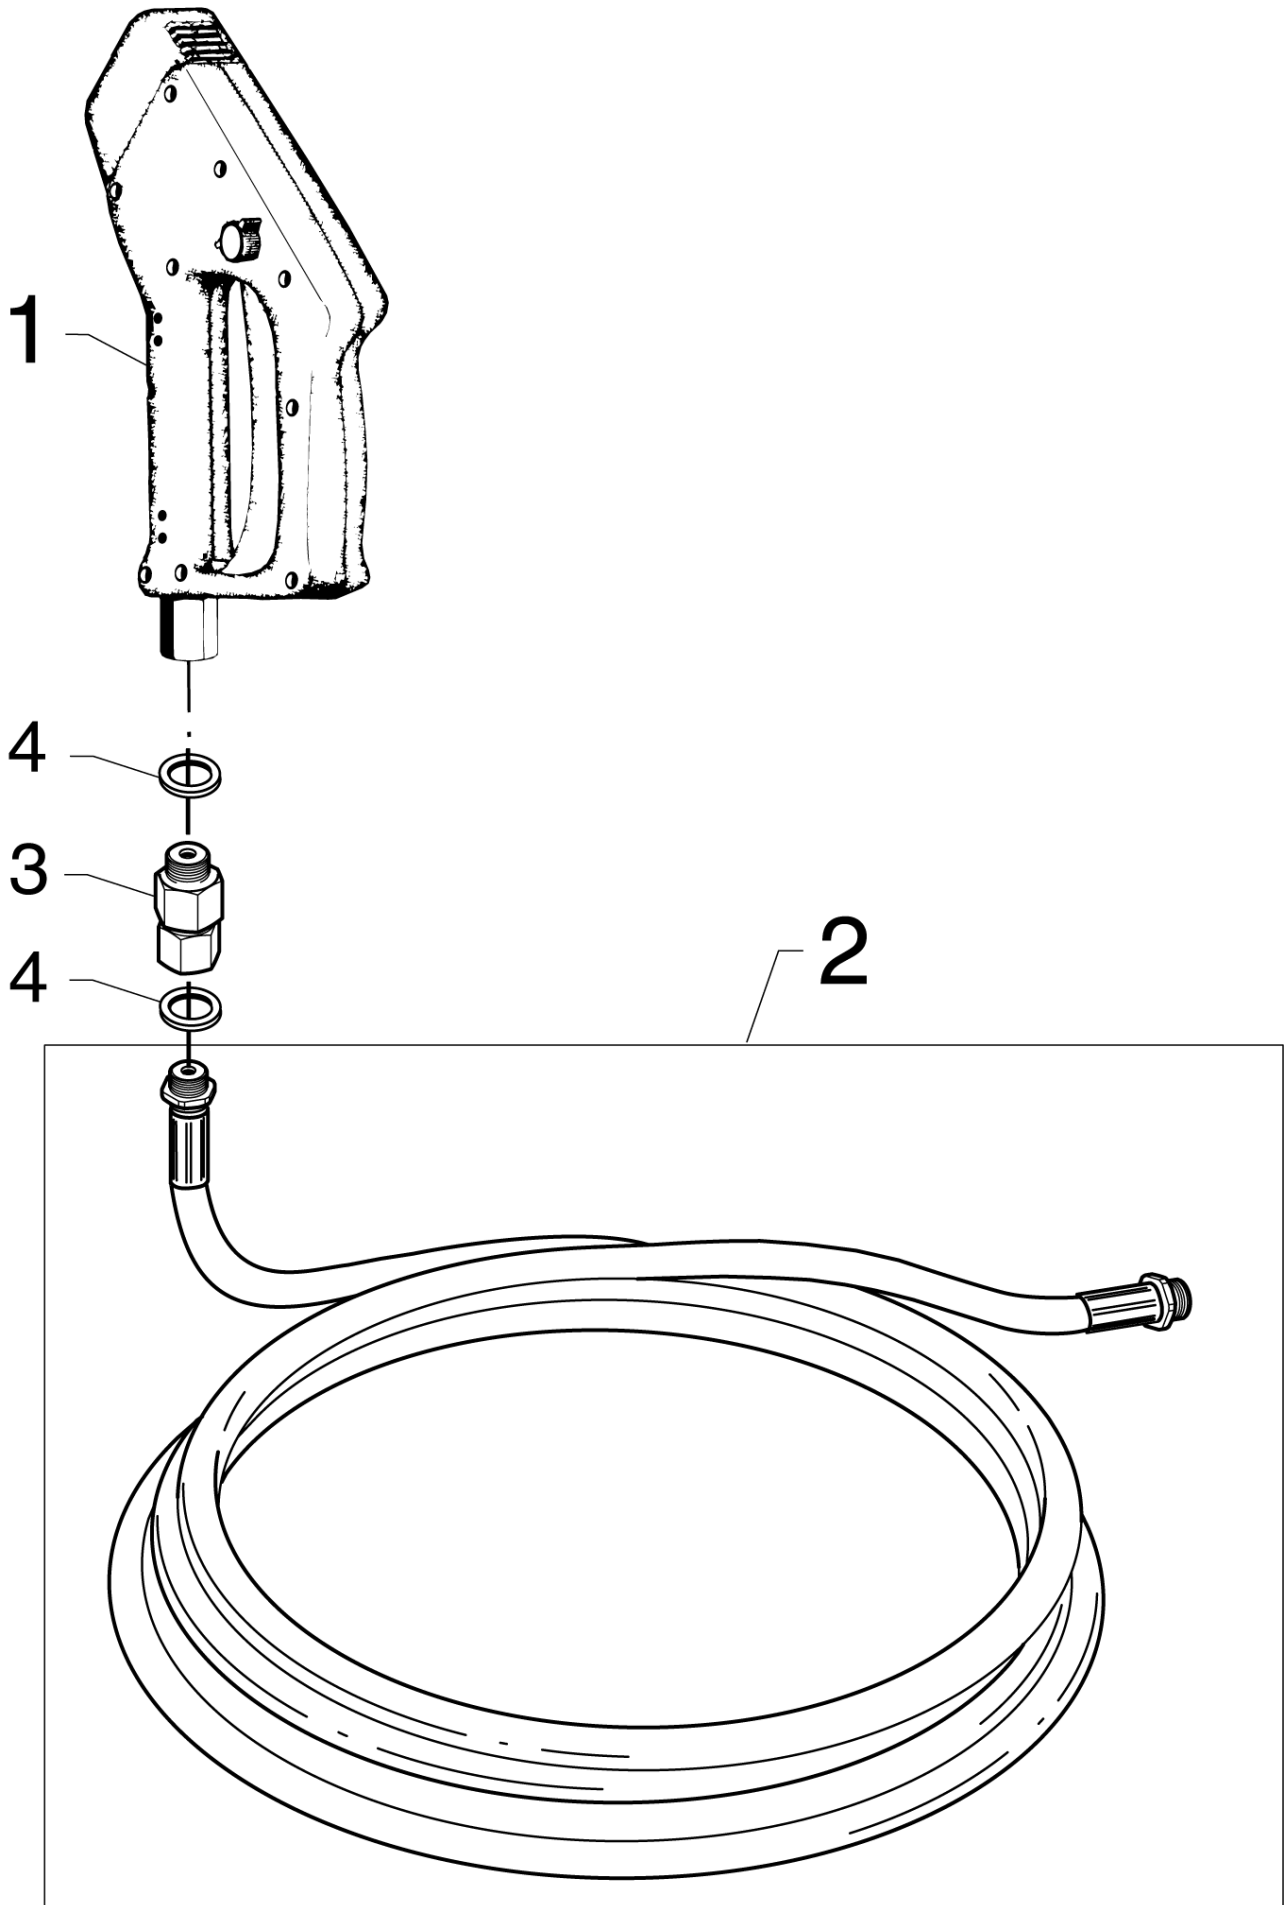

Spray handle with hose HIGH FLOW

Pro. acces. - Spray handles & hoses

26-09-2013

Part List ID
HIGHFLOWHANDLE02

25

Spray handle with hose HIGH FLOW

Pro. acces. - Spray handles & hoses

26-09-2013

Part List ID
HIGHFLOWHANDLE02

26

Pos	Part no.	Qty	Description
1	1117597	1	SPRAY HANDLE ALTO GREY W/SWIVEL
2	4810213	1	15 M 2 WIRE HOSE 1/2 DN12
2	4810214	1	20 M 2 WIRE HOSE 1/2 DN12
2	4810219	1	10 M 2 WIRE HOSE 1/2 DN12
3	4808066	1	TURNING FITTING 3/8
4	1801075	2	PACKING RING 23.8X17.2X2 3/8 INCH St-NBR