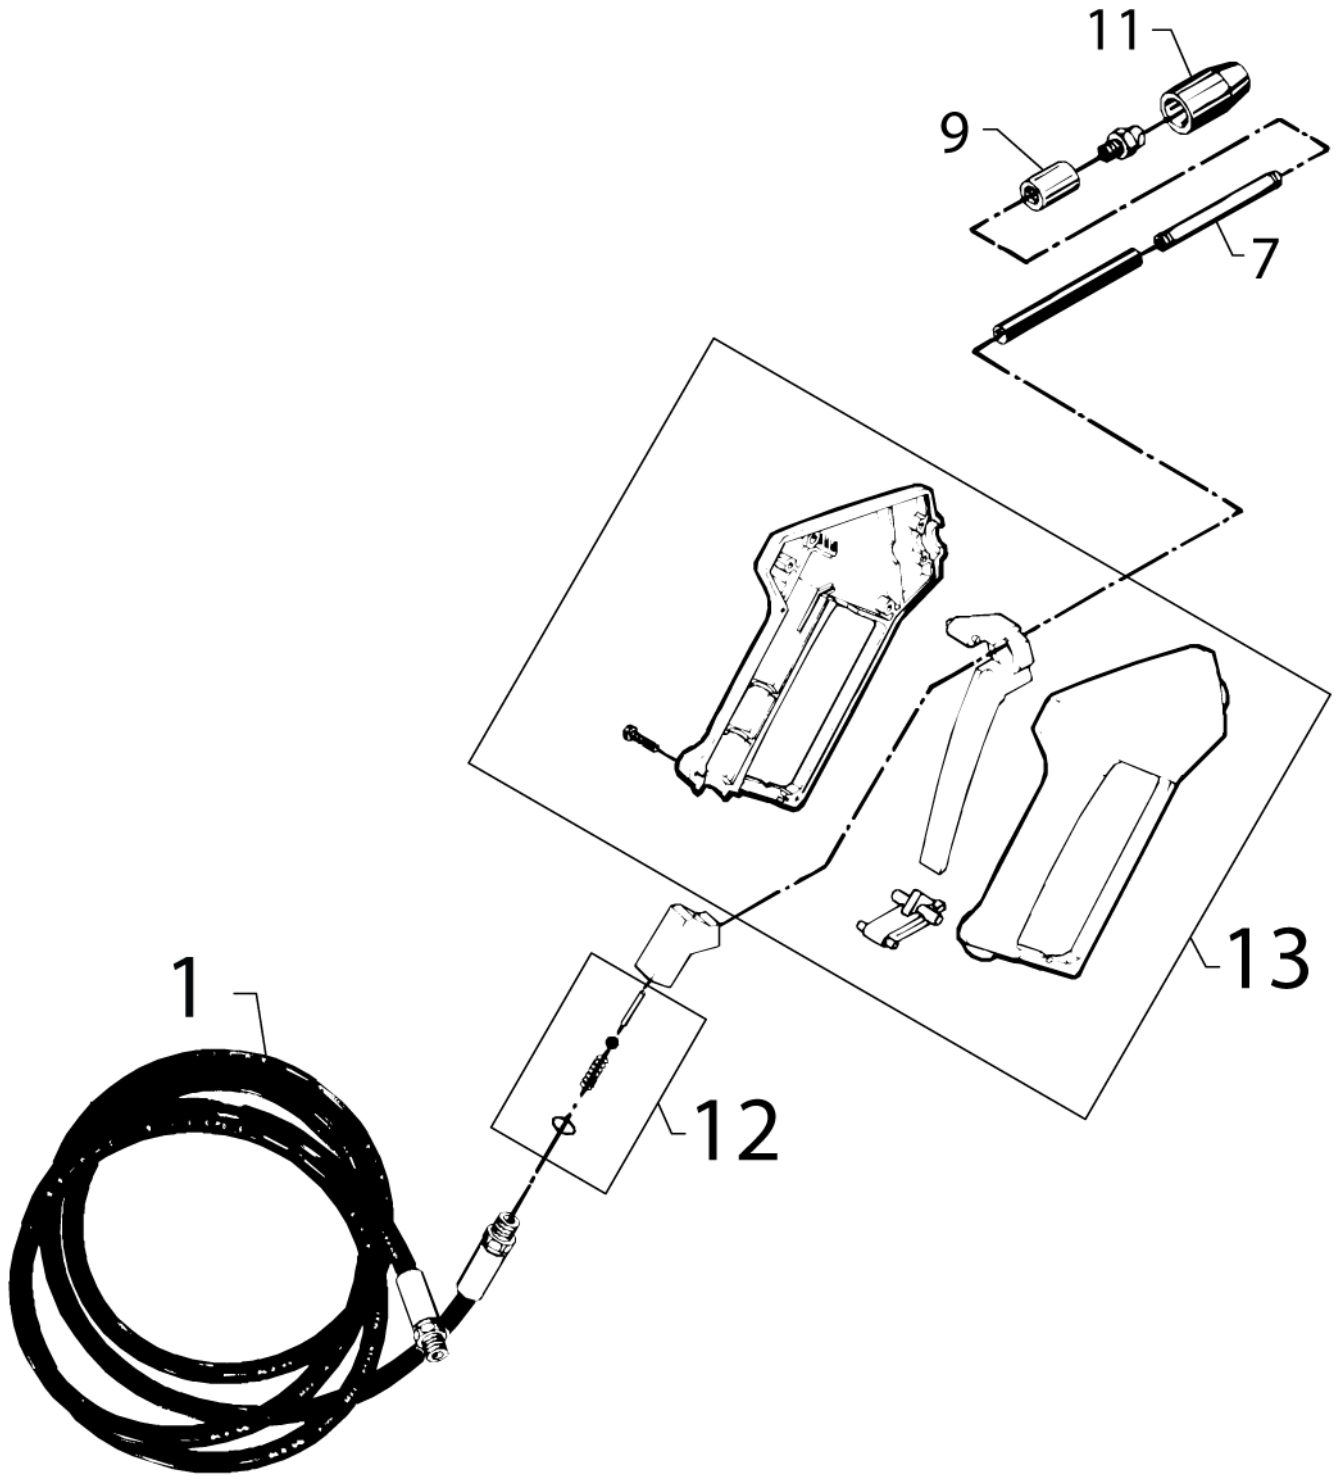

Spray handle B5

Pro. acces. - Spray handles & hoses

26-09-2013

Part List ID
HANDLEB502

23

Spray handle B5

Pro. acces. - Spray handles & hoses

26-09-2013

Part List ID
HANDLEB502

24

Pos	Part no.	Qty	Description
1	1404508	1	HOSE F. SPRAY HANDLE COMPL. > 01.12.92 |
7	2400000	1	INTERNAL PIPE. MACHINED
9	1608801	1	SOCKET 1/4
11	2800076	1	NOZZLE PROTECTION SINGLE
12	1119267	1	REP.KIT SPRAY HANDLE B5
13	6481961	1	SPRAY HANDLE D-150 W. HOSE 6M