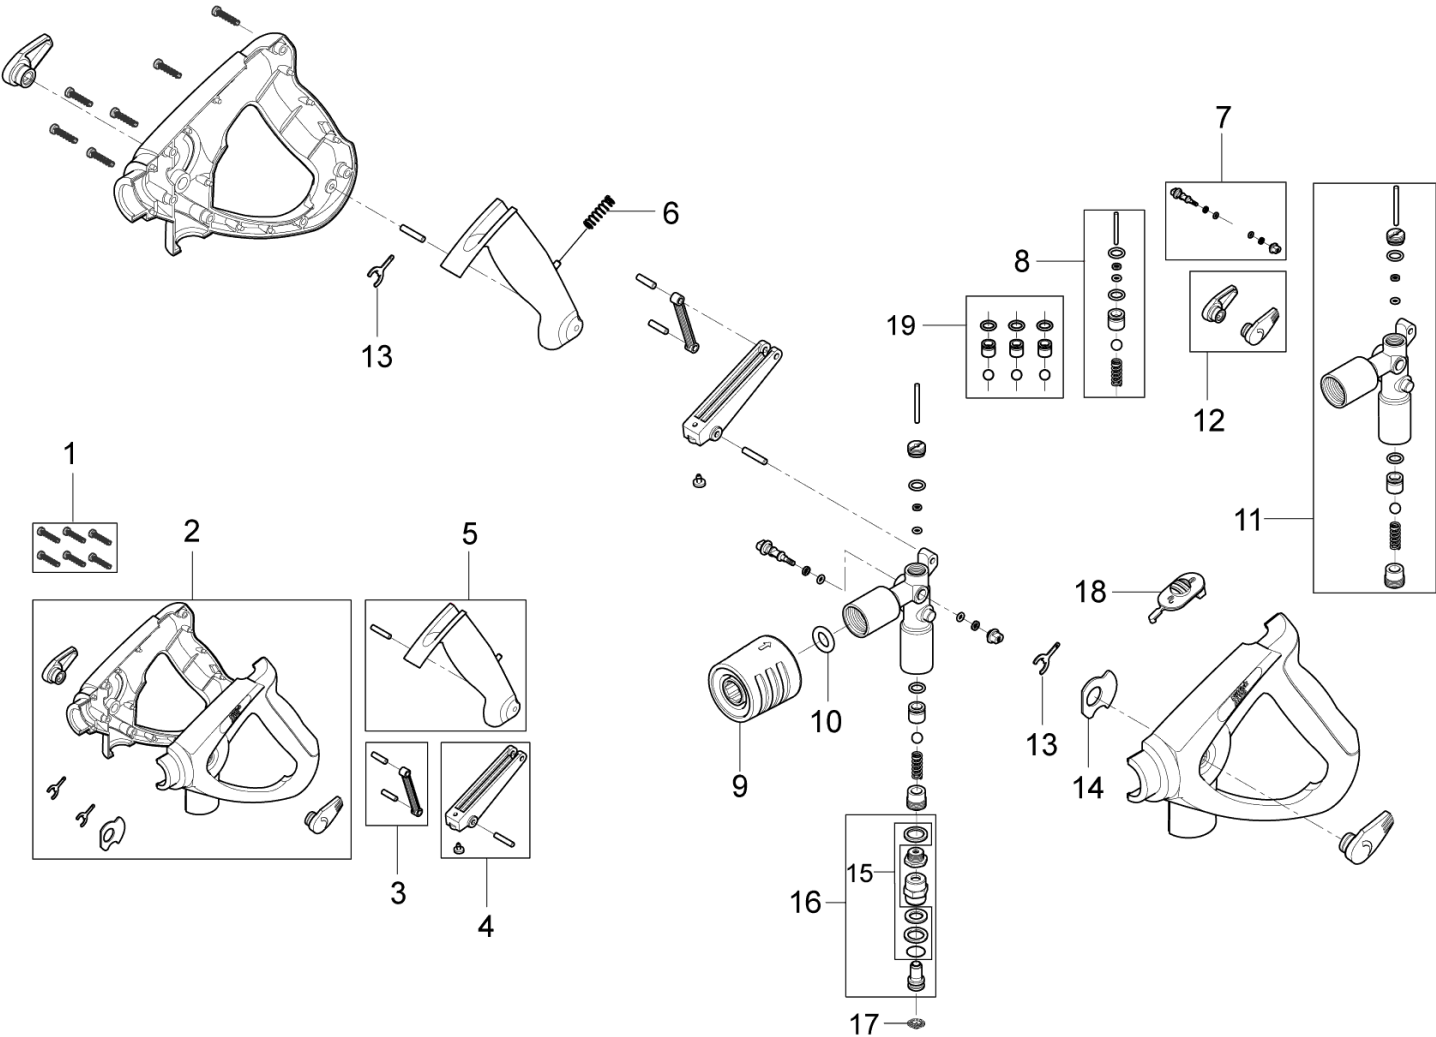

ERGO 2000 VP Spray handle

Pro. acces. - Spray handles & hoses

26-09-2013

Part List ID
HANDLE20004

9

ERGO 2000 VP Spray handle

Pro. acces. - Spray handles & hoses

26-09-2013

Part List ID
HANDLE20004

10

Pos	Part no.	Qty	Description	
-	106403123	1	ERGO 2000 VARIO PRESS W. HOSE SWIVEL	
1	31000126	1	TORX SCREW KIT	
2	31000130	1	SHELLS KIT 1 VP ALTO	
3	31000134	1	ARM FOR TRIGGER KIT	
4	31000122	1	ROCKER ARM KIT	
5	31000135	1	TRIGGER KIT	
6	31000131	1	SPRING	
7	301002496	1	GASKET KIT ERGO 1000 VAR	
8	31000121	1	VALVE HOUSING GASKET KIT	
9	31000145	1	BALL QUICK COUPLING BLUE	
10	103004366	1	O-RING 11.0X4 SMS 1586	
11	31000153	1	VALVE HOUSING VP KIT	
12	31000136	1	LEVER KIT VP BLUE	
13	31000139	1	LOCK KIT 2 PCS	
14	31000138	1	VP ADJ. WASHER	
15	101119485	1	REP.KIT SEALS FOR SWIVEL JOINT	
16	101119484	1	REP. KIT SWIVEL JOINT	
17	101609367	1	FILTER FOR ERGO	
18	31000143	1	TRIGGER LOCK	
19	31000305	1	REDUCED VALVE SEAT KIT	See TSB and instruction sheet