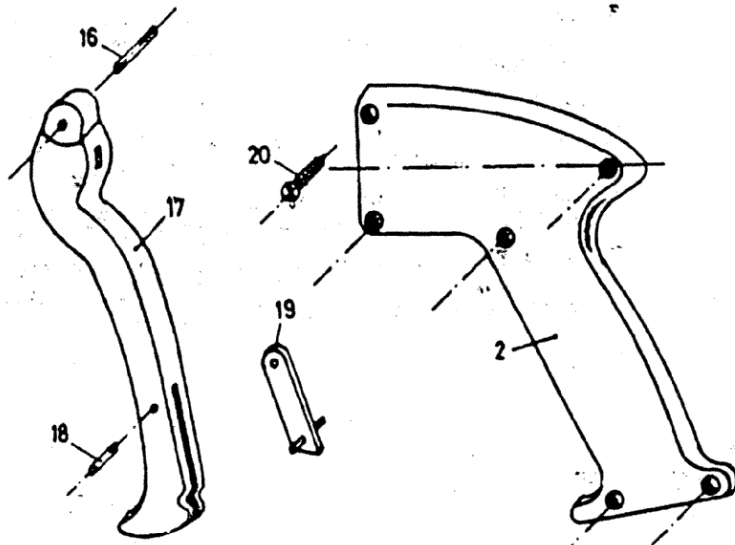

Weeping winter gun old type

Pro. acces. - Spray handles & hoses

26-09-2013

Part List ID
WINTHERHANDLE03

29

Repair Kit 30784 contains position no. : 3, 3a +3b, 4, 8, 9,11, 12, 21, 22

Weeping winter gun old type