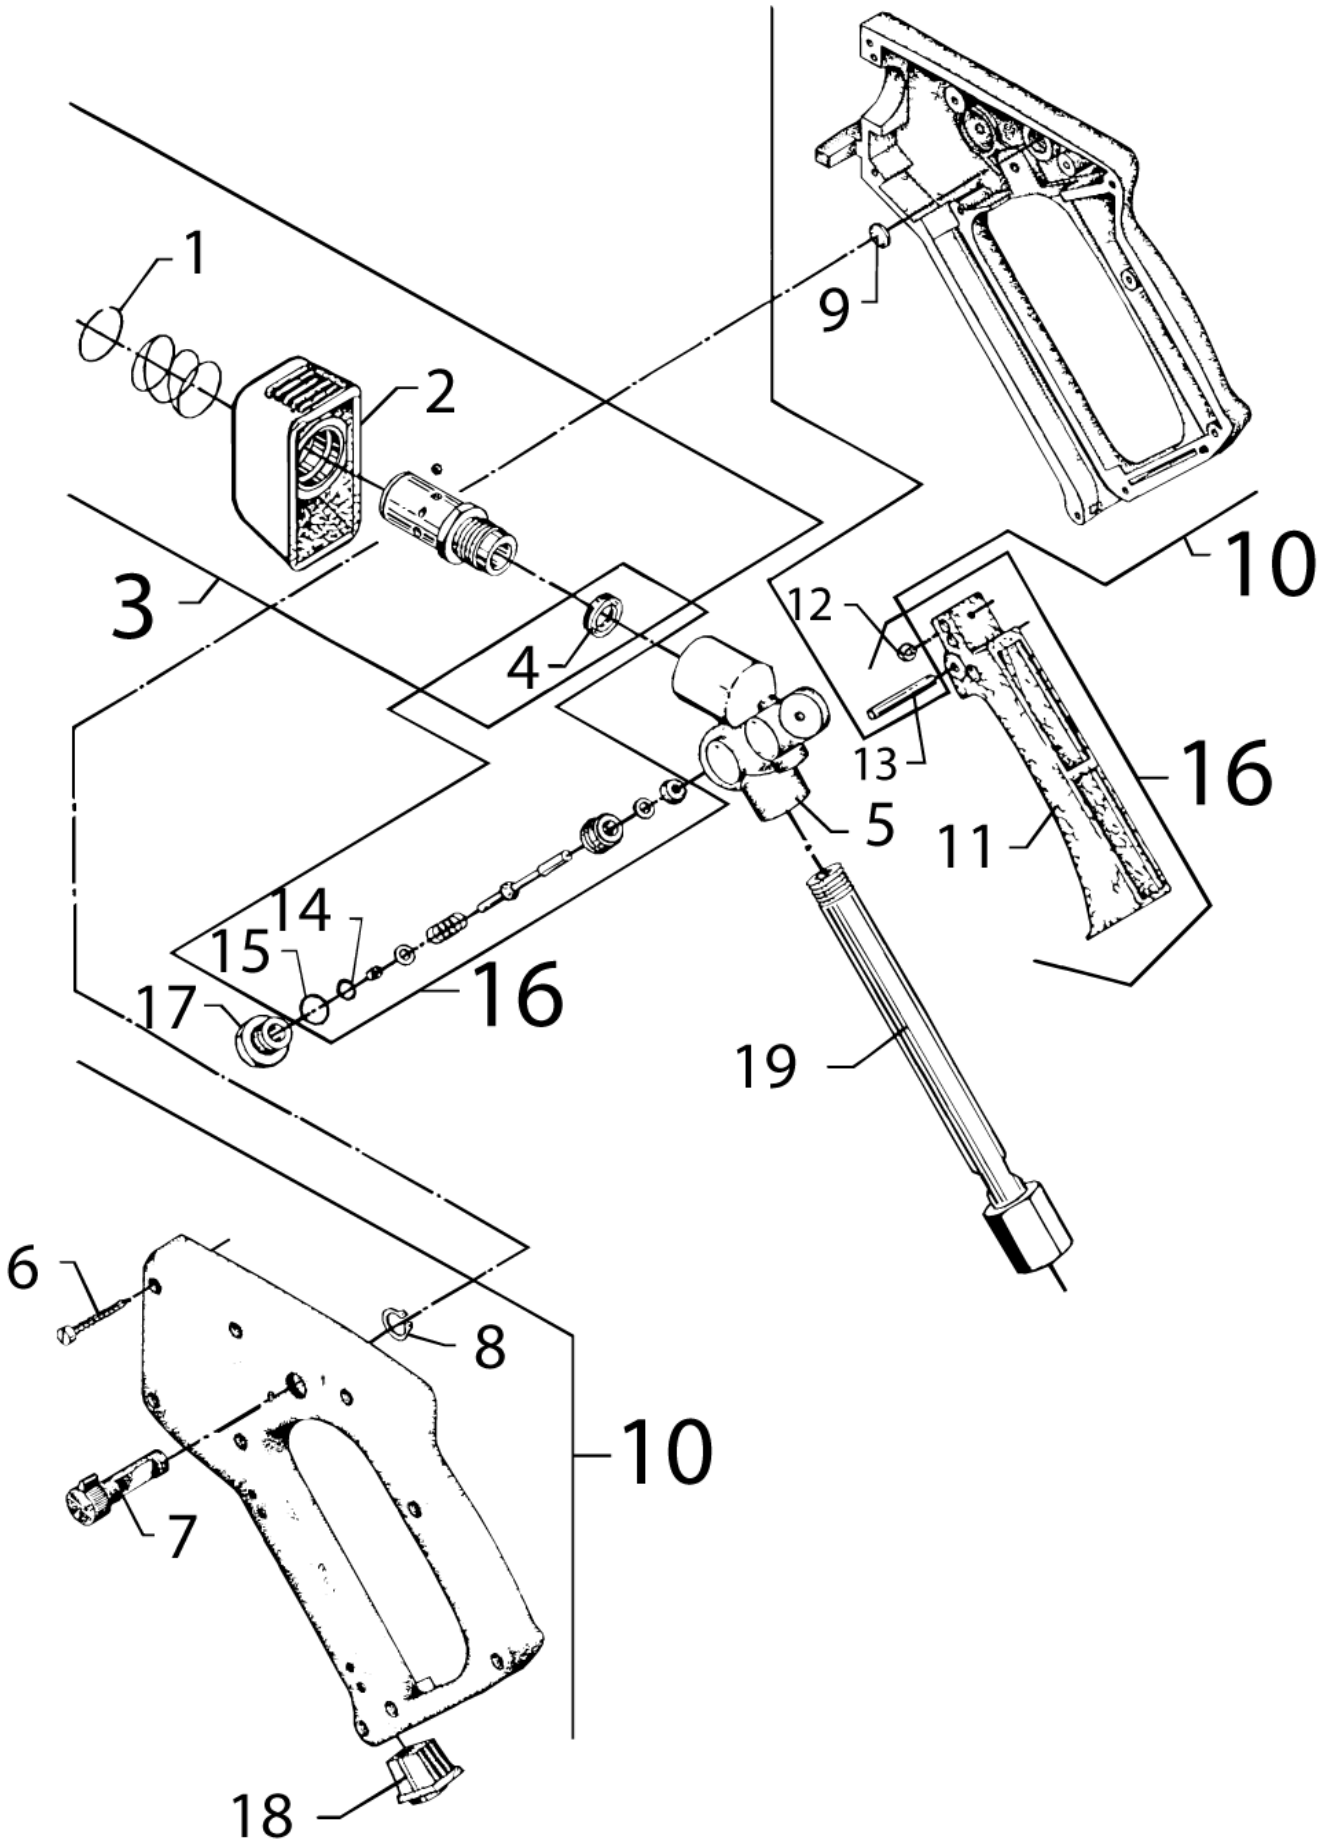

Spray handle with pressure relief - up to 01.02.

Pro. acces. - Spray handles & hoses

26-09-2013

Part List ID
HANDLERELIEFOLD02

19

Spray handle with pressure relief - up to 01.02

Pro. acces. - Spray handles & hoses

26-09-2013

Part List ID
HANDLERELIEFOLD02

20

Pos	Part no.	Qty	Description
-	1117597	1	SPRAY HANDLE ALTO GREY W/SWIVEL
1	1800192	1	LOCK WASHER FOR PISTOLE
2	4000444	1	RELEASE ALTO BLUE
3	1118066	1	RELEASE HANDLE REP KIT
4	3000924	1	U-SLEEVE 18X12X4 TEFLON/COAL
5	6300903	1	VALVE HOUSE. MACHINED
6	101814698	9	SCREW 3X16
7	4001160	1	SAFETY F. PRESSURE RELIEVE F. SPRAY LANC
8	1800200	1	SEEGER CIRCLIP U10X1 DIN 471 RF
9	4600730	1	FOAM WASHER FOR SAFETY/SPRAY
10	1118108	1	HANDLE REP.KIT
11	4000445	1	HANDLE F. VALVE ALTO BLUE
12	3400413	1	PRESSURE NIPPLE
13	3400421	1	PIN FOR VALVE
14	3001187	1	O-RING 5.6 X 2.4 SMS 1586 NBR70
15	3000064	1	O-RING 14.1X1.6 NITRIL 70SH
16	1118140	1	SPRAY HANDLE REP. KIT
17	6300900	1	NUT F. SPRAY HANDLE
18	6401746	1	ADAPTOR FOR SPRAYHANDLE
19	1405398	1	PIPE W. SWIVEL JOINT