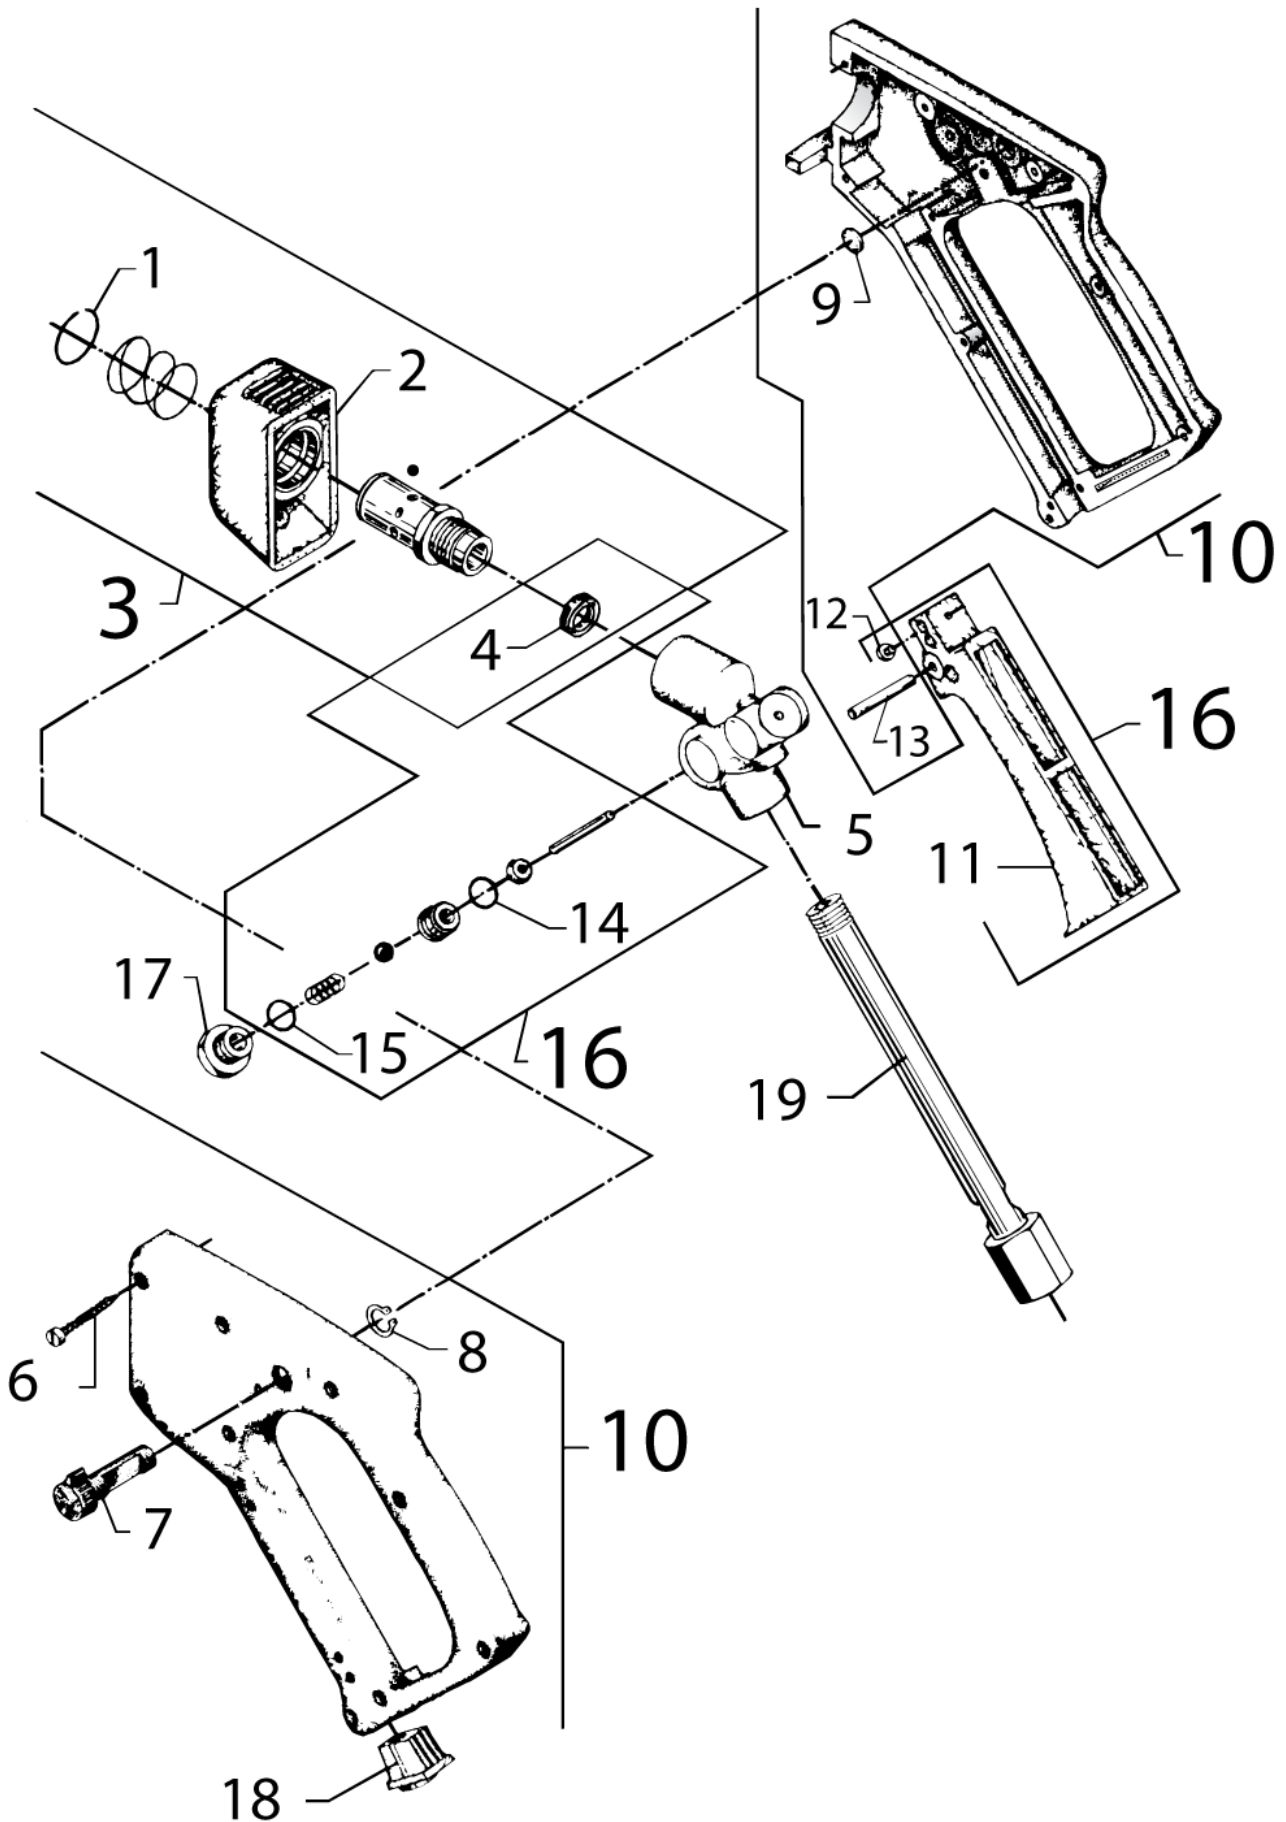

Spray handle with swivel - up to 01.02.02

Pro. acces. - Spray handles & hoses

26-09-2013

Part List ID
HANDLEOLD02

17

Spray handle with swivel - up to 01.02.02

Pro. acces. - Spray handles & hoses

26-09-2013

Part List ID
HANDLEOLD02

18

Pos	Part no.	Qty	Description
-	1119402	1	SPRAY HANDLE ALTO W/SWIVEL
1	1800192	1	LOCK WASHER FOR PISTOLE
2	4000444	1	RELEASE ALTO BLUE
3	1118066	1	RELEASE HANDLE REP KIT
4	3000924	1	U-SLEEVE 18X12X4 TEFLON/COAL
5	3400397	1	VALVE HOUSING. MACHINED
6	101814698	9	SCREW 3X16
7	4000063	1	SAFETY DEVICE
8	1800200	1	SEEGER CIRCLIP U10X1 DIN 471 RF
9	4600730	1	FOAM WASHER FOR SAFETY/SPRAY
10	1118108	1	HANDLE REP.KIT
11	4000445	1	HANDLE F. VALVE ALTO BLUE
12	3400413	1	PRESSURE NIPPLE
13	3400421	1	PIN FOR VALVE
14	3000072	1	O-RING 10.1X1.6 NITRIL 70SH
15	3000064	1	O-RING 14.1X1.6 NITRIL 70SH
16	1118074	1	VALVE HOUSING/TRIGGER REP.KIT
17	3400439	1	PLUG FOR INJECTOR SPRING
18	6401746	1	ADAPTOR FOR SPRAYHANDLE
19	1405398	1	PIPE W. SWIVEL JOINT