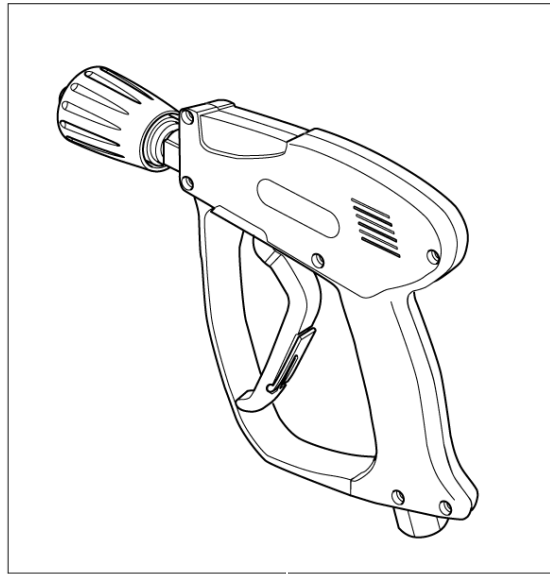

Weeping winter gun

Pro. acces. - Spray handles & hoses

26-09-2013

Part List ID
WINTHERHANDLE02

27

Weeping winter gun

Pro. acces. - Spray handles & hoses

26-09-2013

Part List ID
WINTERHANDLE02

28

Pos	Part no.	Qty	Description	
1	106402243	1	WINTER GUN 12 BAR	
2	103004366	1	O-RING 11.0X4 SMS 1586	
3	106408048	1	KIT FOR WINTER SPRAY HAND	MV 950
3	31000568	1	KIT FOR WINTER SPRAY HAND	MV 951