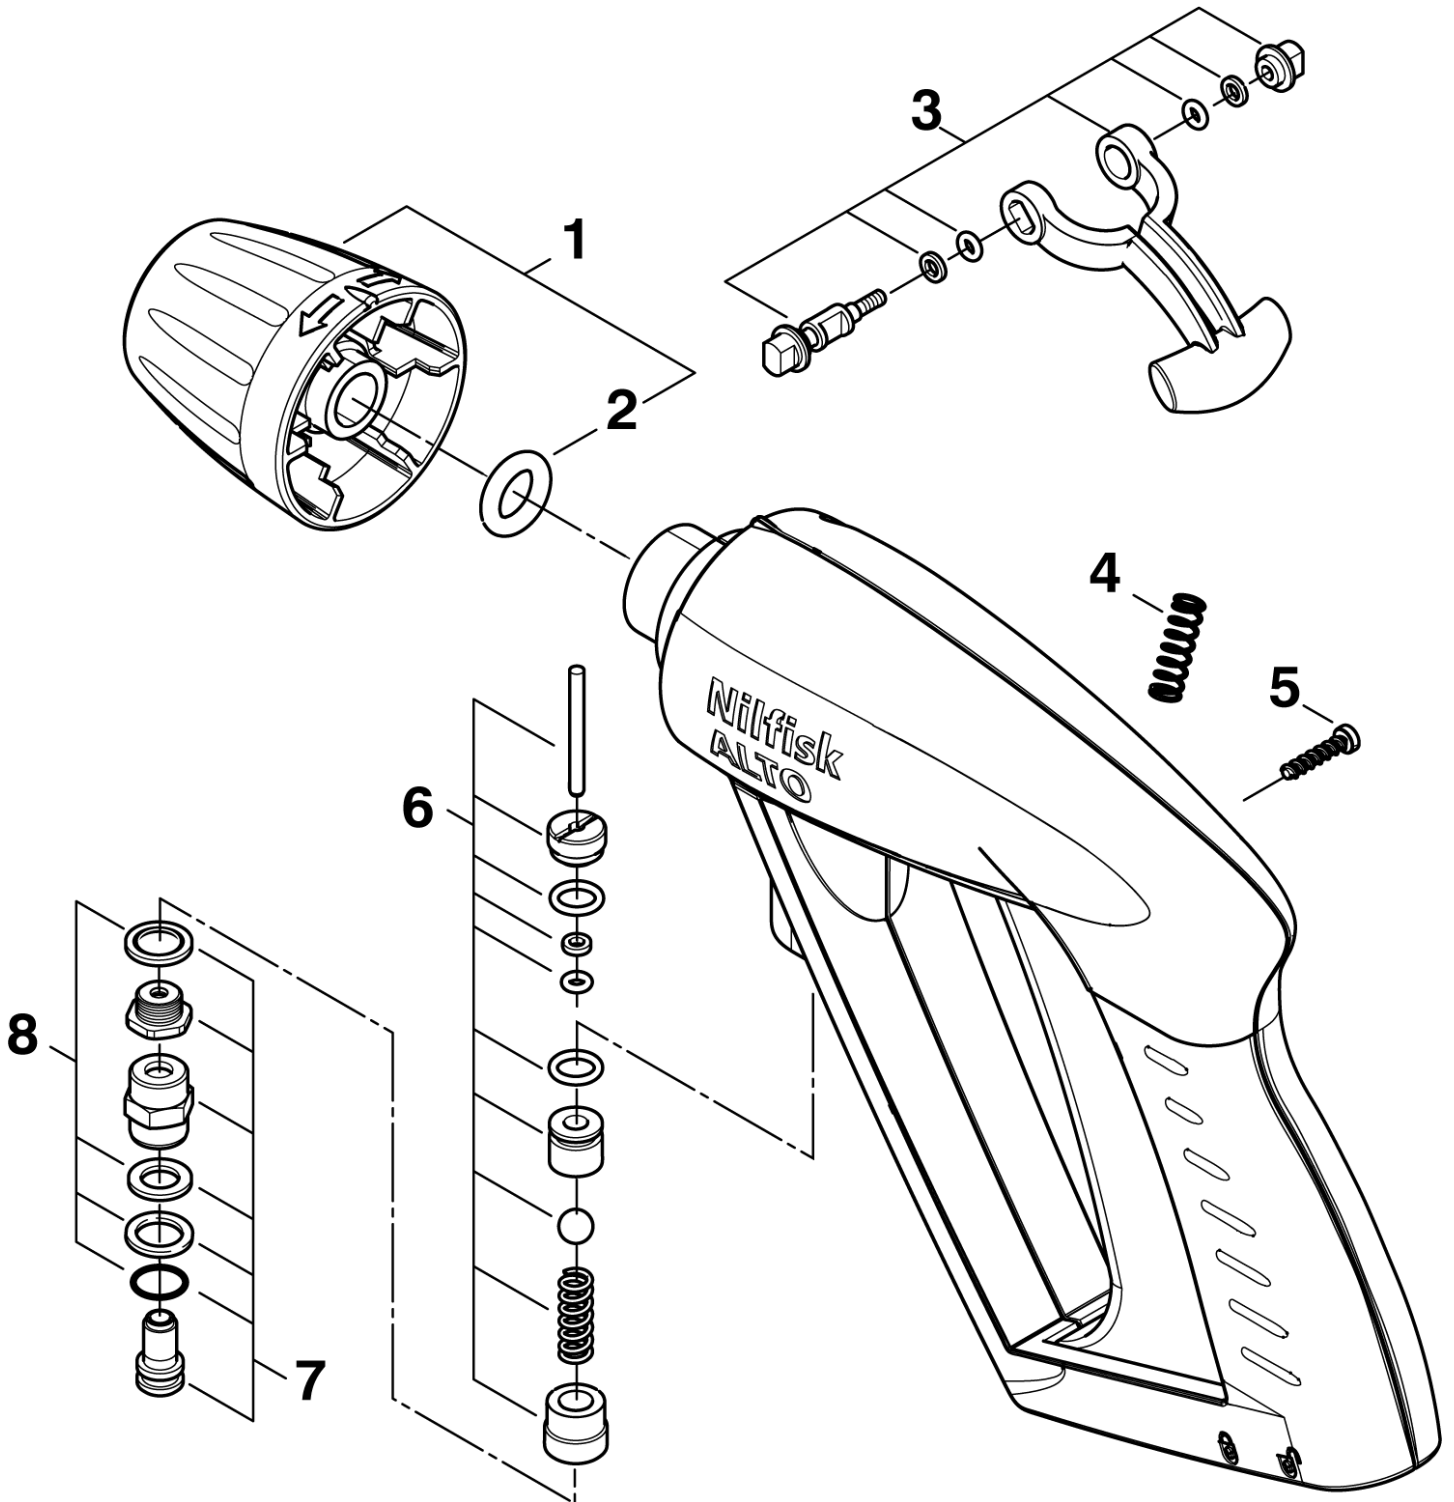

ERGO 1000 Spray handle

Pro. acces. - Spray handles & hoses

26-09-2013

Part List ID
HANDLEE1000

11

ERGO 1000 Spray handle

Pro. acces. - Spray handles & hoses

26-09-2013

Part List ID
HANDLEE1000

12

Pos	Part no.	Qty	Description
-	301002411	1	SPRAY GUN ERGO 1000 VARIOPRESS
-		1	NOTE COMMENT ERGO 1000 - use 106403122 ERGO 2000 STANDARD W. HO
1	301002497	1	BAYONET LOCKING KIT ERGO
2	103004366	1	O-RING 11.0X4 SMS 1586
3	301002496	1	GASKET KIT ERGO 1000 VAR
4	301002447	1	SPRING Ø7.6XØ0.8X25.5
5	909100417	5	SCREW TCTC M4.2X19 ST/ZN
6	61041	1	GASKET SET FOR PISTOL
7	101119484	1	REP. KIT SWIVEL JOINT
8	101119485	1	REP.KIT SEALS FOR SWIVEL JOINT